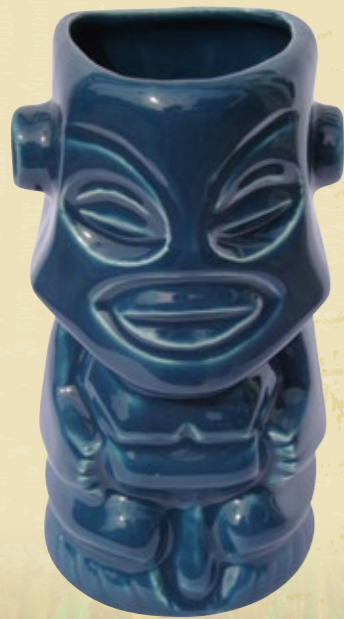

Tangaroa 15x7 cm • 400 ml
TIT1507