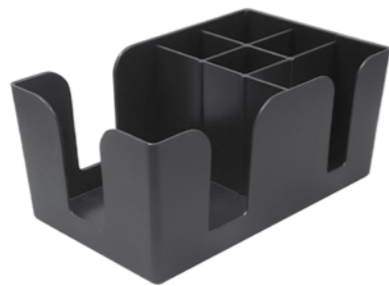

Bar Caddy chroom

Bar Caddy chrome
BCS2415

Speedrails voor 6, 8 of 10 flessen

Speedrails for 6, 8 or 10 bottles
SPR0006
SPR0008
SPR0010

Glasrandbedekker

Glass rimmer
GRB0003

Muddler RVS

Muddler inox
MUDR001