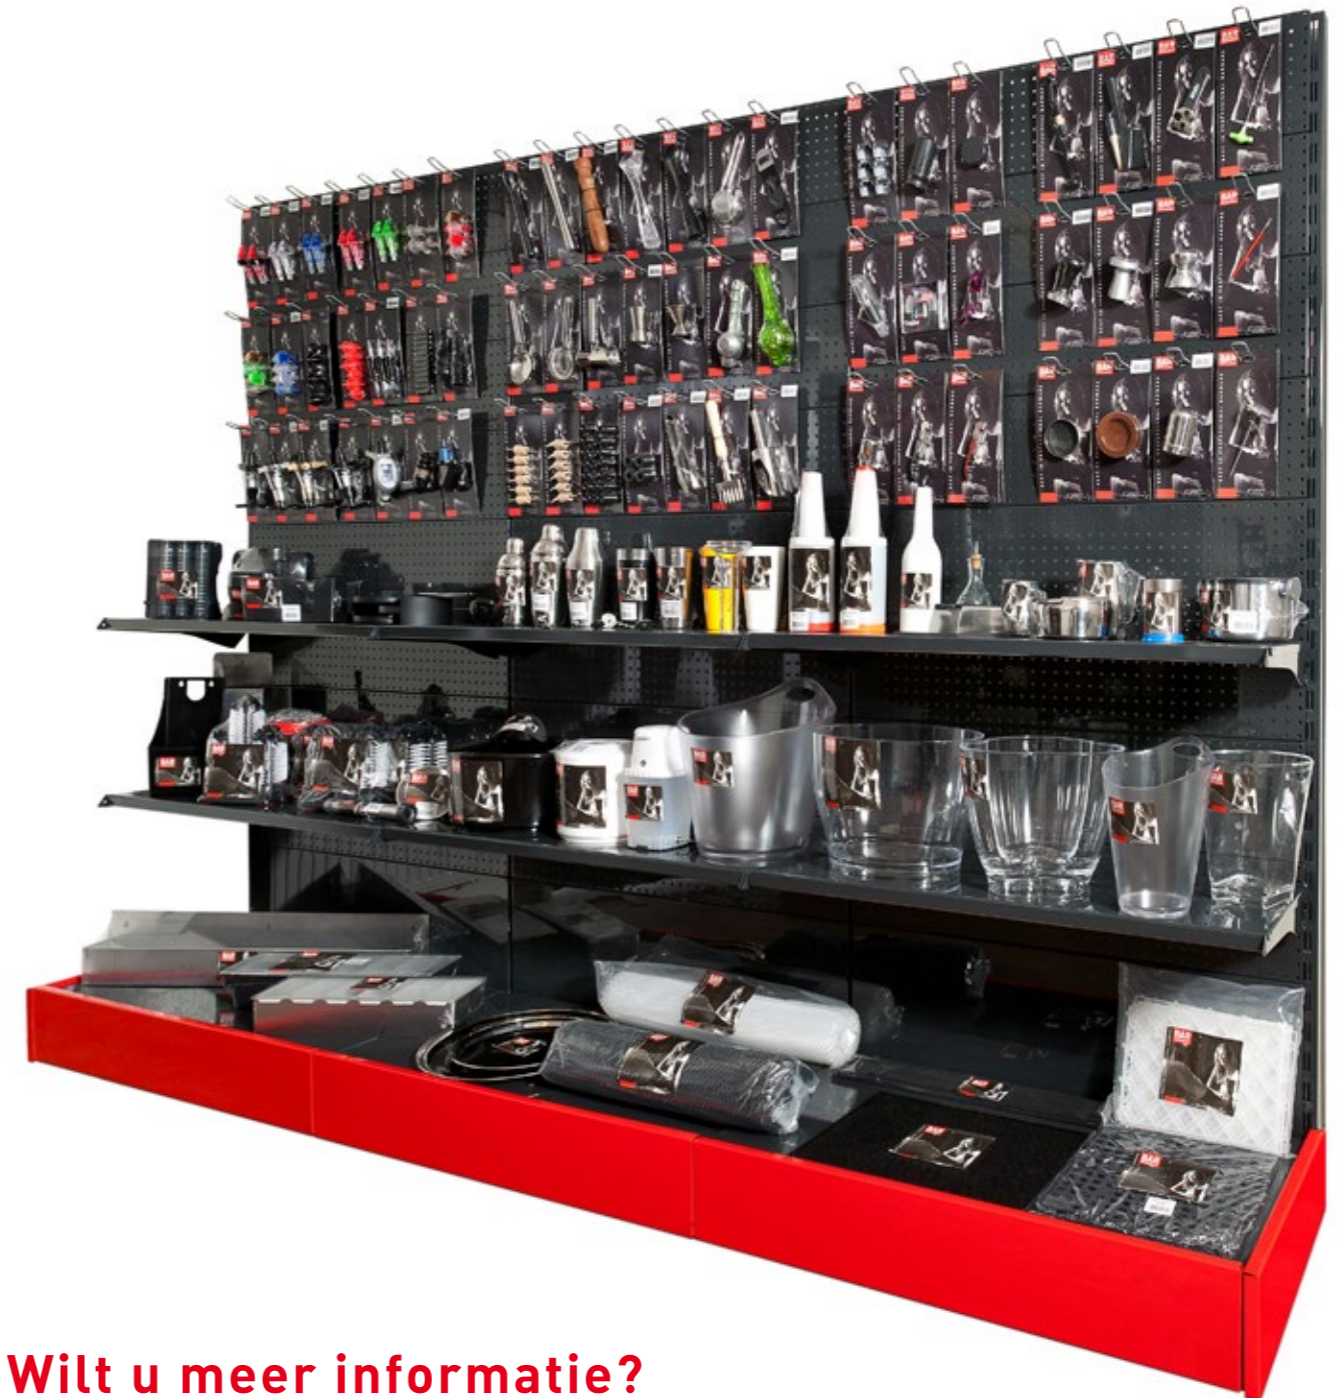

Wij voorzien de verpakking van een barcode en kunnen indien gewenst ook de achterzijde van een tekst voorzien.

De producten kunnen worden geleverd in een krimpfolie verpakking wat als bijkomend voordeel heeft dat alle artikelen hygiënisch, stof- en krasvrij verpakt zijn. Niet geheel onbelangrijk voor artikelen die met levensmiddelen in aanraking komen.

Professional presentation

The packaging of our products is very suitable for a good presentation in a shopping environment. Whether you are in the cash & carry wholesale business, a liquor store or a wine shop. Our products are available in the most optimal packaging. Our cards with eurolock ensure a well-organized and professional shelf presentation, which will boost your sales.

We provide all the items with a barcode and can also print the back with a text if desired. The products are standard packed in foil. As an additional advantage, this means that all items are packed hygienically and free from dust or scratches. Quite important for items that come into contact with foodstuffs.

Wilt u meer informatie?

Wilt u meer informatie ontvangen over onze presentatiemogelijkheden? Neem contact met ons op 0546 - 549 015, stuur een e-mail naar info@barprofessional.nl of bezoek onze website www.barprofessional.nl.

Would you like to get more information about our presentation options? Contact us now at +31-546 - 549 015, send an e-mail to info@barprofessional.nl or visit our website at www.barprofessional.nl.