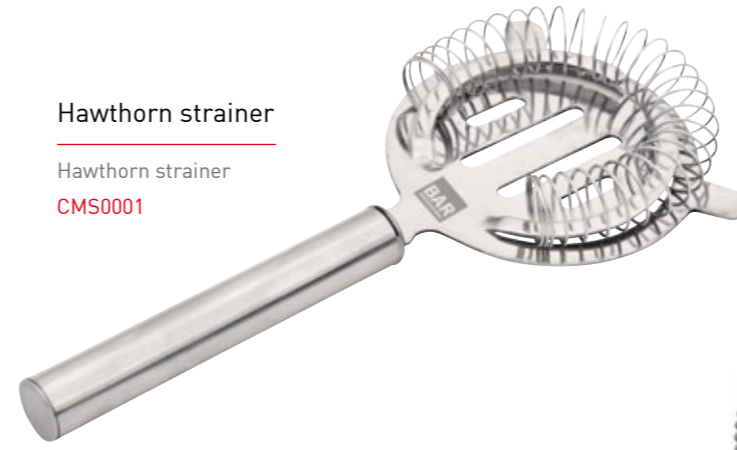

Strainer • Ø 7 cm
ZPT0007

Coco™ Premium zeef

CoCo™ Strainer, Ultra Premium Cone Strainer, Stainless Steel
CKSCP01

Julep strainer

Julep strainer
CMJ0001

Julep zeef premium

Premium Julep Strainer, Matte finish Stainless Steel
CKJSP01