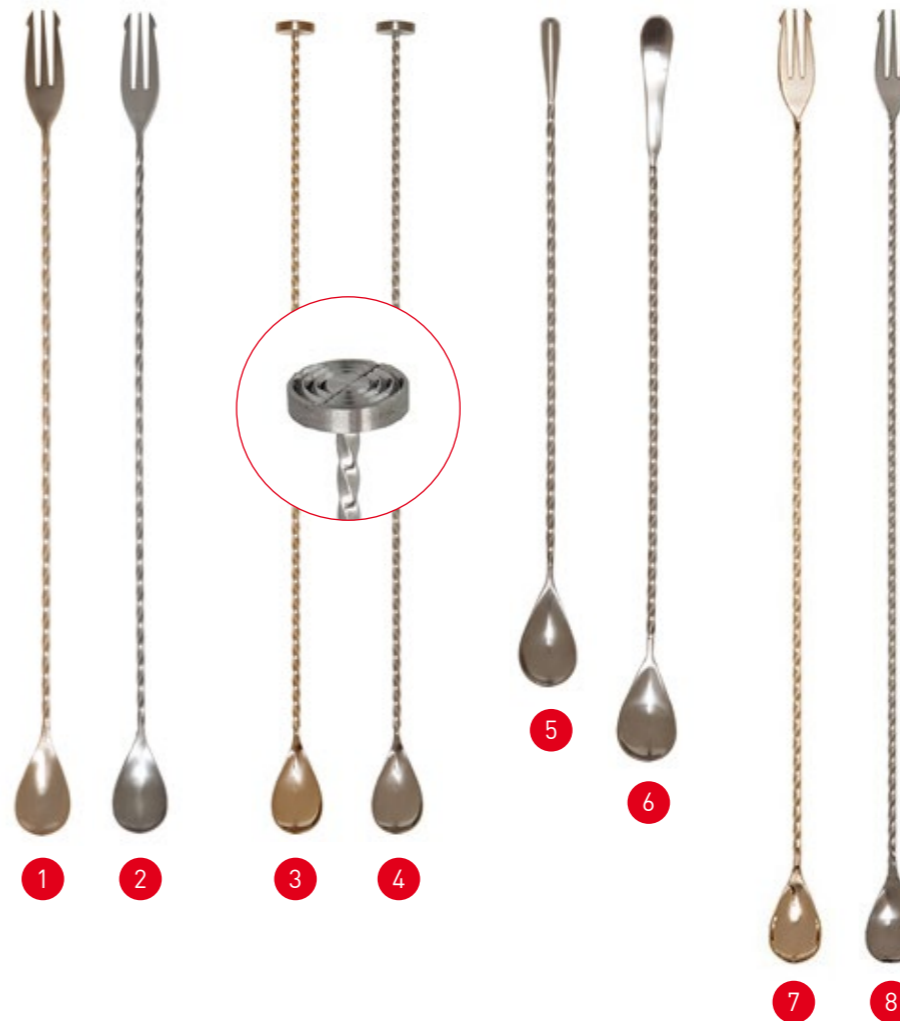

Bitters bottle 100 ml
DBF0100

Bitters flesje 100 ml RVS top

Bitters Bottle 100 ml stainless top
CKBB100

Barlepel vork 40 cm RVS

Barspoon trident 40 cm stainless steel
MBSJ001

Barlepel stamper 30 cm RVS

Barspoon masher 30 cm stainless steel
MLC0030

1 Barlepel vork 40 cm goud

Barspoon trident 40 cm gold
CKTG040

2 Barlepel vork 40 cm RVS

Barspoon trident 40 cm stainless steel
CKTS040

3 Barlepel stamper 40 cm goud

Barspoon Muddler 40 cm gold
CKSMG40

4 Barlepel stamper 40 cm RVS