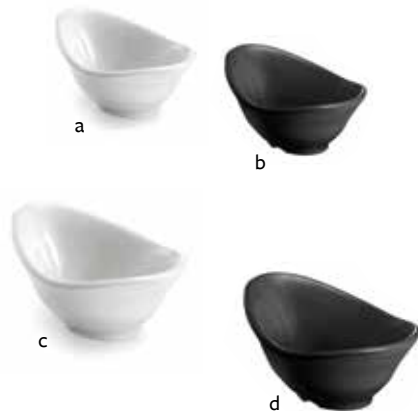

FROSTONE COLLECTION™

Matte exterior, glossy interior. Dishwasher safe.

Safe for temperatures up to 158°F/70°C. Not microwave safe.