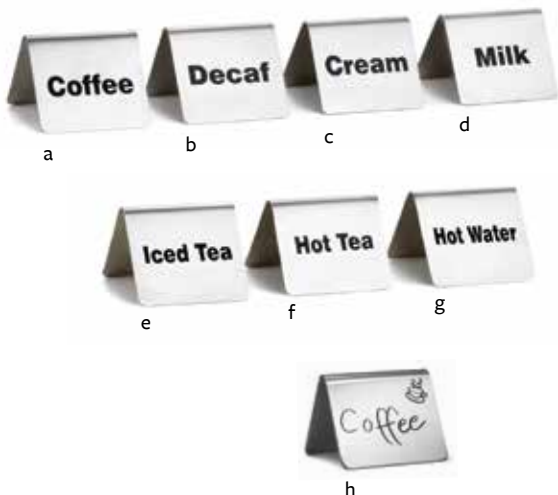

BUFFET TENTS

Identify or customize any beverage or buffet service.

STAINLESS STEEL

Item #	Description	Min Order	Case Pack	Case Lbs/ Cube	List Price (\$)
a. B1	Coffee, 2½ x 2"	1 ea	200 ea	22/.1	4.38 ea
b. B2	Decaf, 2½ x 2"	1 ea	200 ea	22/.1	4.38 ea
c. B6	Cream, 2½ x 2"	1 ea	200 ea	22/.1	4.38 ea
d. B5	Milk, 2½ x 2"	1 ea	200 ea	22/.1	4.38 ea
e. B4	Iced Tea, 2½ x 2"	1 ea	200 ea	22/.1	4.38 ea
f. B3	Hot Tea, 2½ x 2"	1 ea	200 ea	22/.1	4.38 ea
g. B7	Hot Water, 2½ x 2"	1 ea	200 ea	22/.1	4.38 ea
h. B17	Card Holder w/Lip, 2½ x 1½" (Plain Side for Dry Erase Marker, Lip on Reverse Side for Card Insertion) Markers and Cards not included	1 ea	200 ea	22/.1	4.48 ea