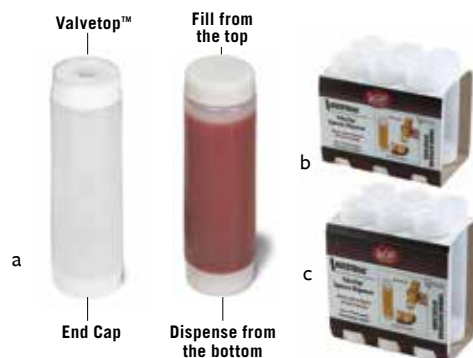

INVERTATOP™ VALVETOP™ SQUEEZE BOTTLE

INVERTATOP™ VALVETOP™ SQUEEZE BOTTLE 12 OR 16 OZ INVERTATOP™ 53MM OPENING, STANDARD DISPENSING

InvertaTop™ standard valve design works with low viscosity, fast-flowing sauces such as olive oil & vinegar to high viscosity, slow-flowing condiments such as barbecue and mayonnaise.

*Conveniently packaged for Cash & Carry.

Item #	Description	Min Order/ Case Pack	Case Lbs/ Cube	List Price ($)
12SV	12 oz InvertaTop™, Standard ValveTop™	1 dz	2/3	34.52 dz
a. 16SV	16 oz InvertaTop™, Standard ValveTop™	1 dz	2/4	39.28 dz
b. *C12SV	12 oz InvertaTop™, Standard ValveTop™ (6 each per pack)	8 pk	8/1.4	17.98 pk
c. *C16SV	16 oz InvertaTop™, Standard ValveTop™ (6 each per pack)	8 pk	10/2	20.92 pk

REPLACEMENT PARTS:

53TSV	53mm InvertaTop™ ValveTop™ (top with valve) for 12SV, 16SV	1 dz	1/1	22.76 dz
53FCAP	53mm End Cap, Natural	1 dz	1/1	5.28 dz

CUSTOM IMPRINT

Custom imprinting available, 84 dozen minimum. Contact your TableCraft sales rep for a quote.