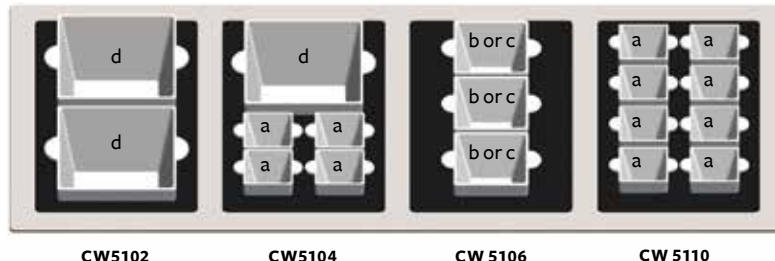

Item #	Description	Min Order/ Case Pack	Case Weight	Aluminum Finish ($)	Color Coated ($)
CW5108	Template. Smooth Aluminum, Fits (3) CW1460 or (3) CW1470, (3) CW1480. Select Template Finish Option Below.	1 ea	7 lb	240.00 ea	320.00 ea
CW5112	Template. Smooth Aluminum. Fits (9) CW1470 or (9) CW1460. Select Template Finish Option Below.	1 ea	14 lb	360.00 ea	510.00 ea
CW5114	Template. Smooth Aluminum, Fits (8) CW1460 or (8) CW1470. Select Template Finish Option Below.	1 ea	14 lb	360.00 ea	510.00 ea

NSF-7 TEMPLATES 12 $\frac{7}{8}$ X 21 $\frac{1}{4}$ " SINGLE WELL

Item #	Description	Min Order/ Case Pack	Case Weight	Aluminum Finish ($)	Color Coated ($)
CW5102	Template. Smooth Aluminum. Fits (2) CW1490. Select Template Finish Option Below.	1 ea	7 lb	240.00 ea	320.00 ea
CW5104	Template. Smooth Aluminum. Fits (4) CW1480, (1) CW1490. Select Template Finish Option Below.	1 ea	7 lb	240.00 ea	320.00 ea
CW5106	Template. Smooth Aluminum. Fits (3) CW1460 or (3) CW1470. Select Template Finish Option Below.	1 ea	7 lb	240.00 ea	320.00 ea
CW5110	Template. All Coated Cast Aluminum Colors. Fits (8) CW1480. Select Template Finish Option Below.	1 ea	7 lb	240.00 ea	320.00 ea