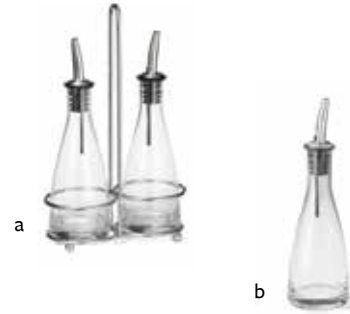

SIENA™ SETS

6 CLEAR GLASS, STAINLESS STEEL TOPS

Item #	Description	Min Order	Case Pack	Case Lbs/ Cube	List Price ($)
a. 611N	3 pc Siena™ Set, Includes: (2) 611 & (1) 611R	1 ea	6 ea	10/1.8	30.84 ea

REPLACEMENT AND COMPONENT PARTS

b. 611	6 oz Siena™ Bottle with Stainless Steel Pourers (599P)	12 ea	12 ea	5/5	8.66 ea
611R	Chrome Plated Rack for 611N, 9½ x 5¾ x 2¾"	1 ea	6 ea	3/3	11.26 ea
599P	18-8 Stainless Steel Pourer with Plastic Vent Tube for 611	12 ea	12 ea	2/2	1.90 ea