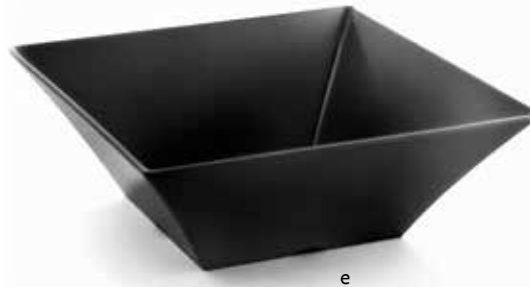

FROSTONE COLLECTION™

Unique shapes, sizes, colors and textures. Can hold food up to 158°F/70°C.
Dishwasher safe. Not microwave or oven safe.

MELAMINE

Item #	Description	Capacity	Min Order	Case Pack	Case Lbs/ Cube	List Price ($)
☒ a. BKMB94	Square Bowl, Black 10 x 10 x 4"	3.8 qt	1 ea	3 ea	7/6	24.84 ea
☐ b. MB94	Square Bowl, White 10 x 10 x 4"	3.8 qt	1 ea	3 ea	7/4	24.84 ea
☒ c. BKMB125	Square Bowl, Black 12¼ x 12¼ x 5"	6.8 qt	1 ea	3 ea	11/9	37.26 ea
☐ d. MB125	Square Bowl, White 12¼ x 12¼ x 5"	6.8 qt	1 ea	3 ea	11/9	37.26 ea
☒ e. BKMB166	Square Bowl, Black 15¾ x 15¾ x 6"	13.3 qt	1 ea	3 ea	18/1.5	53.82 ea
☐ f. MB166	Square Bowl, White 15¾ x 15¾ x 6"	13.3 qt	1 ea	3 ea	18/1.5	53.82 ea

e