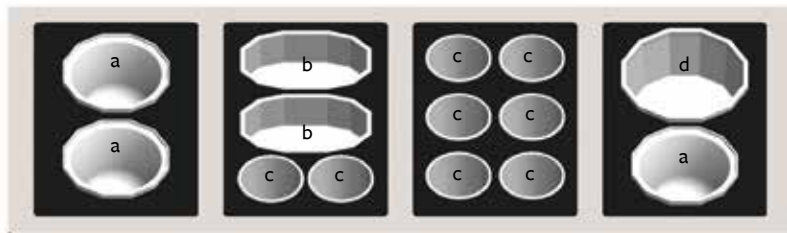

FINISHES

COATED CAST ALUMINUM COLORS SEE PAGE 12 FOR DETAILS

ALUMINUM FINISHES SEE PAGE 34 FOR DETAILS

ALUMINUM COLD FOOD TEMPLATES

NSF-7 TEMPLATES 12 $\frac{3}{8}$ X 21 $\frac{1}{4}$ " SINGLE WELL

Item #	Description	Min Order/Case Pack	Case Weight	Aluminum Finish (\$)	Color Coated (\$)
CW5116	Template, Smooth Aluminum. Fits (2) CW1792. Select Template Finish Option Below.	1 ea	7 lb	240.00 ea	320.00 ea
CW5120	Template, Smooth Aluminum. Fits (2) CW1670, (2) CW1780. Select Template Finish Option Below.	1 ea	7 lb	240.00 ea	320.00 ea
CW5126	Template, Smooth Aluminum. Fits (6) CW1670. Select Template Finish Option Below. *Brushed finish is discontinued.	1 ea	7 lb	240.00 ea	320.00 ea
CW5118	Template, Smooth Aluminum. Fits (1) CW1792, (1) CW1800. Select Template Finish Option Below.	1 ea	7 lb	240.00 ea	320.00 ea