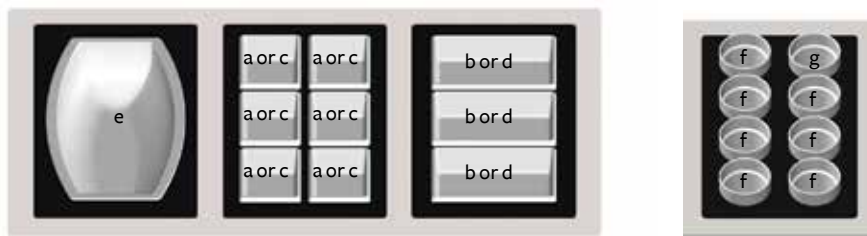

CW5050

CW5056

CW5054

CW5068

Item #	Description	Min Order/ Case Pack	Case Weight	Aluminum Finish ($)	Color Coated ($)
CW5068	Template. Smooth Aluminum. Fits (8) CW1450. Select Template Finish Option Above	1 ea	7 lb	240.00 ea	320.00 ea
CW5050	Template. Smooth Aluminum. Fits (1) CW3195. Select Template Finish Option Below	1 ea	7 lb	240.00 ea	320.00 ea
CW5056	Template. Smooth Aluminum. Fits (6) CW1500 or CW1520. Select Template Finish Option Below	1 ea	7 lb	240.00 ea	320.00 ea
CW5054	Template. Smooth Aluminum. Fits (3) CW1510 or (3) CW1530. Select Template Finish Option Below	1 ea	7 lb	240.00 ea	320.00 ea