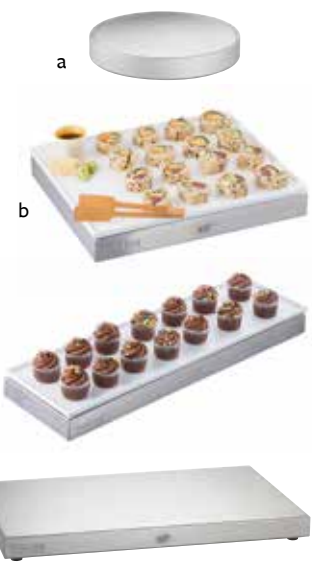

KEEP FOOD COOL
AND FRESH IN A
STYLISH DISPLAY

Item #	Description	Min Order	Case Pack	Case Weight	List Price(\$)
a. CW60104	Round Aluminum Cooling Plate, 11¼" dia x 1¾"	1 ea	6 ea	21 lb	80.00 ea
b. CW60101	Half Size S/S Cooling Plate, 12¾ x 10½ x 1½"	1 ea	6 ea	33 lb	88.00 ea
c. CW60103	Half Long Size S/S Cooling Plate, 21 x 6¾ x 1½"	1 ea	8 ea	44 lb	102.00 ea
d. CW60100	Full Size S/S Cooling Plate, 20 x 12¾ x 1½"	1 ea	4 ea	44 lb	168.00 ea
e. CW40306	Stand w/Full Size & Round, 26 x 30 x 11½"	1 ea	1 ea	29 lb	520.00 ea
CW40306S	Stand Only for Full Size & Round Cooling Plates, 3-Tiered	1 ea	1 ea	19 lb	218.00 ea
f. CW40309C	Stand w/Half Long Size, 24¾ x 17 x 19¾"	1 ea	1 ea	30 lb	440.00 ea
CW40309CS	Stand Only for Half Size Cooling Plates, 3-Tiered	1 ea	1 ea	18 lb	156.00 ea
g. CW40309B	Stand w/Half Size	1 ea	1 ea	30 lb	400.00 ea
CW40309S	Stand Only for Half Long Sized	1 ea	1 ea	18 lb	158.00 ea
h. CW60200	Cooling Station Base Only, 41½ x 23¾ x 3"	1 ea	2 ea	60 lb	600.00 ea