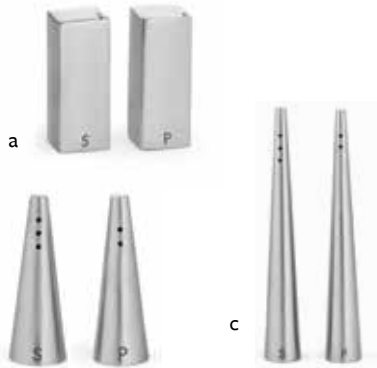

1 OR 1.5 OZ STAINLESS STEEL

Item #	Description	Min Order/ Case Pack	Case Lbs/ Cube	List Price ($)
a. 167	1½ oz Square Salt & Pepper Shakers	6 sets	2/1	19.58 set
b. 169	1 oz Conical Salt & Pepper Shakers	6 sets	1/1	13.50 set
c. 170	1½ oz Conical Salt & Pepper Shakers	6 sets	2/1	17.96 set

REPLACEMENT PARTS

SPPLUGS	Replacement Plug for 161, 162, 167, 169 & 170	1 dz	1/1	2.16 dz