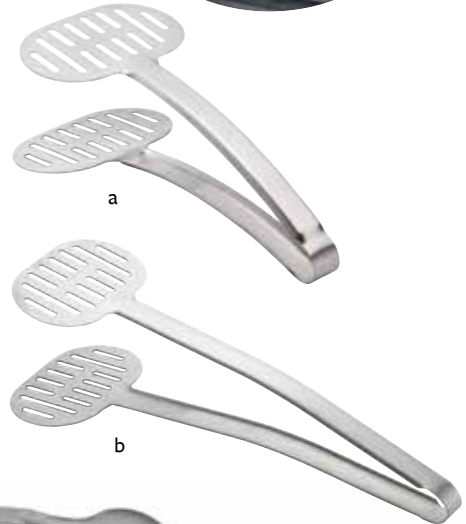

STAINLESS STEEL

Item #	Description	Min Order	Case Pack	Case Lbs/ Cube	List Price ($)
a.	4409 9½" Stainless Steel Flat Wide Tongs	1 ea	12 ea	4/2	11.00 ea
b.	4412 12" Stainless Steel Flat Wide Tongs	1 ea	12 ea	11/4	12.50 ea
c.	20110 13" Pasta Grabber, Round Bowl	1 ea	12 ea	4/1	9.24 ea
d.	2068 13" Pasta Grabber, Oval Bowl	1 ea	12 ea	3/1	9.82 ea
e.	4401 8¾" Pasta Tongs	1 ea	12 ea	3/2	10.06 ea
f.	4402 8¾" Tongs	1 ea	12 ea	3/2	9.94 ea
g.	4403 7½" Tongs	1 ea	12 ea	2/1	5.38 ea
h.	4404 9½" Tongs	1 ea	12 ea	3/2	7.86 ea
i.	4405 6½" Tongs	1 ea	12 ea	1/1	2.82 ea
j.	4406 8½" Tongs	1 ea	12 ea	2/1	4.84 ea
k.	4407 9½" Flat Tongs	1 ea	12 ea	3/1	12.42 ea
l.	8116 10¼" Scissor Tongs, Spoon/Fork Combo	1 ea	6 ea	4/1	27.70 ea
m.	8117 10¼" Scissor Tongs, Combo Lift	1 ea	6 ea	3/1	29.54 ea