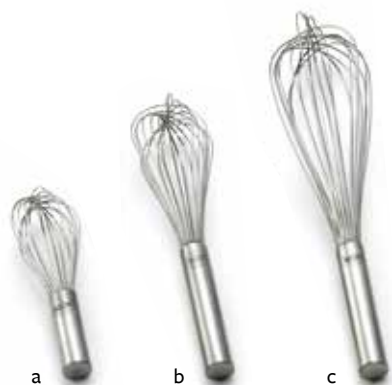

WHIPS

Sealed wires. Dishwasher safe.

STAINLESS STEEL

Item #	Description	Min Order	Case Pack	Case Lbs/ Cube	List Price ($)
a. SF10	10" French Whip	1 ea	12 ea	3/3	6.14 ea
SF12	12" French Whip	1 ea	12 ea	4/4	6.94 ea
b. SF14	14" French Whip	1 ea	12 ea	5/5	7.30 ea
SF16	16" French Whip	1 ea	12 ea	5/4	8.36 ea
c. SF18	18" French Whip	1 ea	12 ea	5/5	9.30 ea
SF20	20" French Whip	1 ea	12 ea	6/7	10.22 ea
SF24	24" French Whip	1 ea	12 ea	7/6	11.18 ea

WOODEN SPOONS

Safe for non-stick surfaces. Hand wash only.