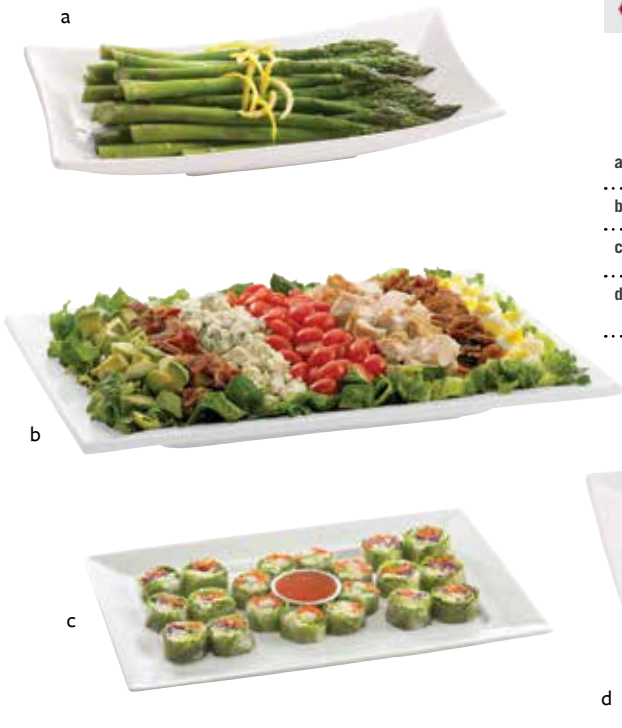

RECTANGULAR PLATTERS

Item #	Description	Case Pack	Case Weight	Natural ($)	Color Coated ($)
a. CW11045	Flared Rectangular Platter, 13 x 7 x 2"	1 ea	3 lb	80.00 ea	104.00 ea
b. CW2102	Rectangular Platter, 13¾ x 7¼ x 1½"	1 ea	4 lb	84.00 ea	112.00 ea
c. CW3610	Rectangular Platter, 10¾ x 16 x ¾"	1 ea	4 lb	102.00 ea	114.00 ea
d. CW12027	Wide Rim Rectangular Platter, 18 x 13 x 2¼"	1 ea	5 lb	130.00 ea	164.00 ea