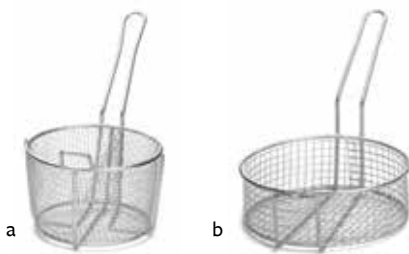

COOKING BASKETS

STAINLESS STEEL

Item #	Description	Min Order/ Case Pack	Case Lbs/ Cube	List Price ($)
a. 987	8¼ x 5" Round	2 ea	4/8	54.23 ea
b. 988	10½ x 3½" Round	2 ea	5/1.3	59.70 ea