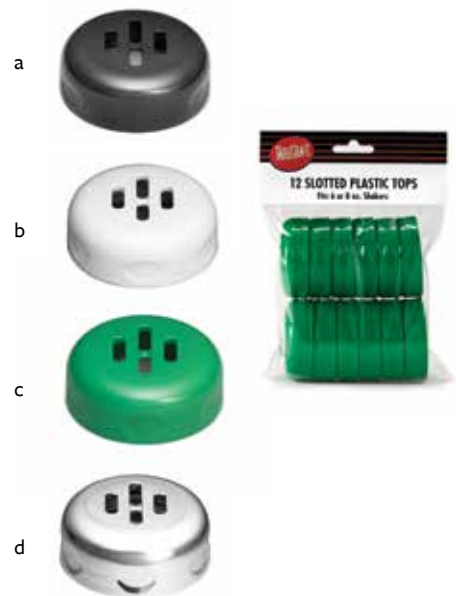

SLOTTED PLASTIC TOPS

One dozen per polybag with header card. Conveniently packaged for Cash & Carry. Fits 6 oz shakers on page 172.

Item #	Description	Min Order	Case Pack	Case Lbs/ Cube	List Price ($)
a. C260SLTBK	Slotted Top, Black (Fits 6 oz Shakers)	1 dz	6 dz	2/2	8.64 dz
b. C260SLTGR	Slotted Top, Green (Fits 6 oz Shakers)	1 dz	6 dz	2/2	8.64 dz
C260SLTRE	Slotted Top, Red (Fits 6 oz Shakers)	1 dz	6 dz	2/2	8.64 dz
c. C260SLTWH	Slotted Top, White (Fits 6 oz Shakers)	1 dz	6 dz	2/2	8.64 dz