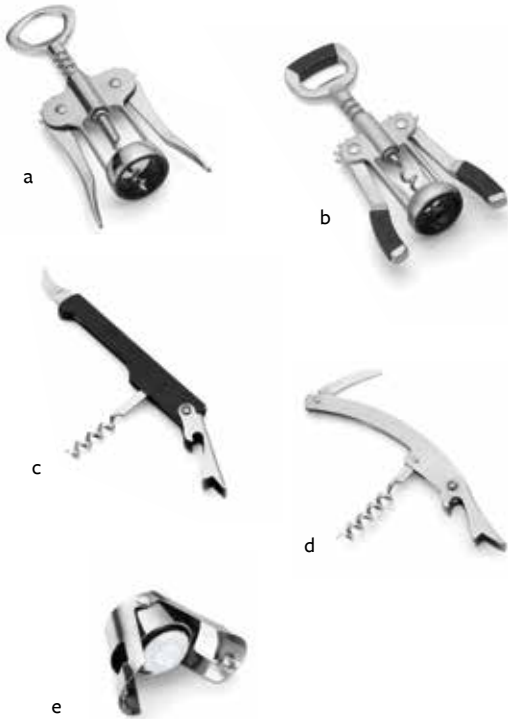

CORKSCREWS FOIL CUTTER & BOTTLE SEALER

ASSORTED ACCESSORIES

*Conveniently packaged for Cash & Carry.

Item #	Description	Min Order	Case Pack	Case Lbs/ Cube	List Price (\$)
a. 1225	Winged Corkscrew	1 ea	24 ea	12/2	6.50 ea
b. 1229	Premium Winged Corkscrew	1 ea	50 ea	35/1.1	8.36 ea
c. 1226	Wine Key Corkscrew, Black Plastic Handle	1 ea	24 ea	3/1	2.66 ea
d. 1228	Premium Wine Key Corkscrew, Curved Blade, S/S	1 ea	12 ea	2/1	4.16 ea
e. 398	Champagne Bottle Sealer, S/S	1 ea	24 ea	3/1	3.08 ea
f. *H1225C	Winged Corkscrew	6 ea	6 ea	4/3	7.80 ea
g. *H1229	Premium Winged Corkscrew	6 ea	6 ea	5/3	9.44 ea
h. *H1228C	Premium Wine Key Corkscrew, Curved Blade, S/S	6 ea	6 ea	1/1	5.14 ea
i. *H1230C	Wine Key Corkscrew, Black Rubber-Like Handle	6 ea	6 ea	2/1	4.02 ea
j. *H1235	Foil Cutter	12 ea	12 ea	3/1	7.38 ea
k. *H398	Champagne Bottle Sealer, S/S	6 ea	6 ea	3/1	3.60 ea