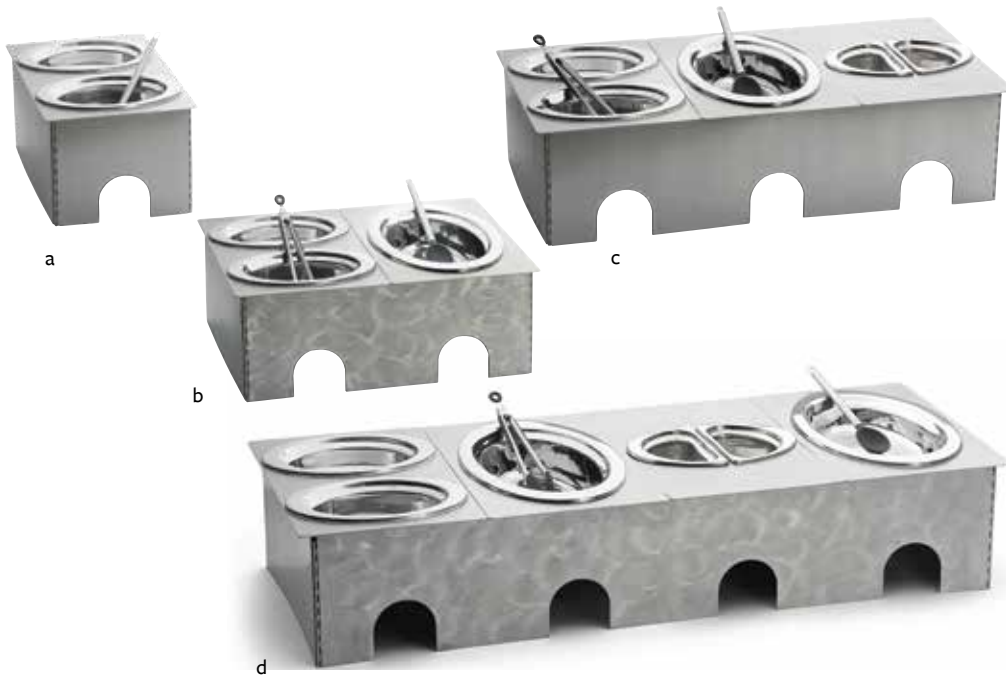

OUTDOOR COLLAPSIBLE FUEL SERVERS

Modernize your event with our custom Stainless Steel swirl table covers and portable food servers.

NOTE: All units require 4" water pan and fuel for operation.

Item	Description	Min Order/ Case Pack	Case Weight	Circle Swirl ($)	Brushed & Random ($)
a. CW600	S/S 1-Well Collapsible Server, 16 GA, 12½ x 20½ x 10"	1 ea	13 lb	384.00 ea	326.00 ea
b. CW602	S/S 2-Well Collapsible Server, 16 GA, 25½ x 20½ x 10"	1 ea	17 lb	500.00 ea	424.00 ea
c. CW603	S/S 3-Well Collapsible Server, 16 GA, 38½ x 20½ x 10"	1 ea	21 lb	690.00 ea	586.00 ea
d. CW604	S/S 4-Well Collapsible Server, 16 GA, 51½ x 20½ x 10"	1 ea	25 lb	808.00 ea	688.00 ea