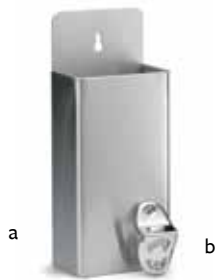

CAP CATCHER & OPENER

STAINLESS STEEL

	Item #	Description	Min Order	Case Pack	Case Lbs/ Cube	List Price ($)
a.	68	Cap Catcher, S/S, 5¼ x 3¼ x 13"	1 ea	24 ea	49/4.5	18.30 ea
b.	395	Wall Mount Bottle Opener, S/S	24 ea	24 ea	4/1	2.58 ea