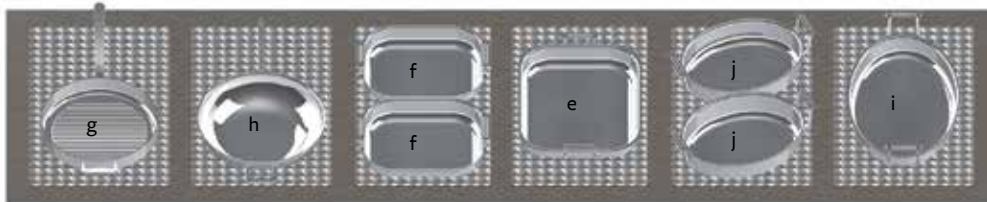

CW1032 CW1034 CW1036 CW1038 CW1040 CW1042

Item	Description	Min Order/ Case Pack	Case Weight	SS Finish ($)	Embossed Finish ($)
CW1020	Template. Stainless Steel. Fits (4) CW2052, (1) CW7000 Select Template Finish Option Below	1 ea	7.5 lb	180.00 ea	230.00 ea
CW1022	Template. Stainless Steel. Fits (5) CW2052 Select Template Finish Option Below	1 ea	6 lb	180.00 ea	230.00 ea
CW1024	Template. Stainless Steel. Fits (2) CW2052, (2) CW7000 Select Template Finish Option Below	1 ea	6 lb	180.00 ea	230.00 ea
CW1026	Template. Stainless Steel. Fits (2) CW2052, (1) CW7010 Select Template Finish Option Below	1 ea	6 lb	180.00 ea	230.00 ea
CW1028	Template. Stainless Steel. Fits (2) CW2052, (1) CW7012 Select Template Finish Option Below	1 ea	6 lb	180.00 ea	230.00 ea
CW1030	Template. Stainless Steel. Fits (1) CW2052, (1) CW7000, (1) CW7010 Select Template Finish Option Below	1 ea	6 lb	180.00 ea	230.00 ea
CW1032	Template. Stainless Steel. Fits (1) CW7020 Select Template Finish Option Below	1 ea	6 lb	180.00 ea	230.00 ea
CW1034	Template. Stainless Steel. Fits (1) CW7014 Select Template Finish Option Below	1 ea	6 lb	180.00 ea	230.00 ea
CW1036	Template. Stainless Steel. Fits (2) CW2030 Select Template Finish Option Below	1 ea	6 lb	180.00 ea	230.00 ea
CW1038	Template. Stainless Steel. Fits (1) CW2032 Select Template Finish Option Below	1 ea	6 lb	180.00 ea	230.00 ea
CW1040	Template. Stainless Steel. Fits (2) CW2042 Select Template Finish Option Below	1 ea	6 lb	180.00 ea	230.00 ea
CW1042	Template. Stainless Steel. Fits (1) CW2044 Select Template Finish Option Below	1 ea	6 lb	180.00 ea	230.00 ea