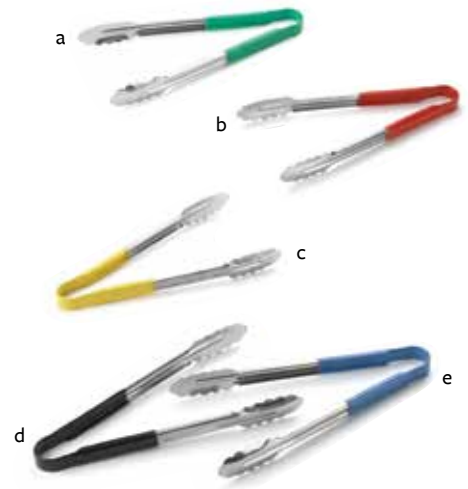

VINYL-COATED TONGS

One piece, spring steel construction. Helps prevent cross-contamination.

COLOR COATED STAINLESS STEEL

Item #	Description	Min Order	Case Pack	Case Lbs/ Cube	List Price ($)
3774BK	9½" Black Tongs	1 ea	12 ea	4/.1	4.56 ea
3774BL	9½" Blue Tongs	1 ea	12 ea	4/.1	4.56 ea
a. 3774G	9½" Green Tongs	1 ea	12 ea	4/.1	4.56 ea
b. 3774R	9½" Red Tongs	1 ea	12 ea	4/.1	4.56 ea
c. 3774Y	9½" Yellow Tongs	1 ea	12 ea	4/.1	4.56 ea
d. 3712BK	12" Black Tongs	1 ea	12 ea	5/.2	5.06 ea
e. 3712BL	12" Blue Tongs	1 ea	12 ea	5/.2	5.06 ea
3712G	12" Green Tongs	1 ea	12 ea	5/.2	5.06 ea
3712R	12" Red Tongs	1 ea	12 ea	5/.2	5.06 ea
3712Y	12" Yellow Tongs	1 ea	12 ea	5/.2	5.06 ea