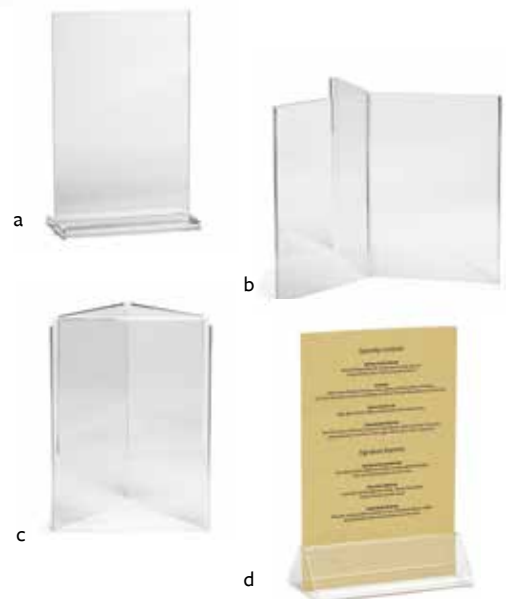

ACRYLIC

Item #	Description	Min Order	Case Pack	Case Lbs/ Cube	List Price ($)
a. 4060	Menu Holder, Two-sided, 4 x 6"	24 ea	24 ea	5/5	4.44 ea
5070	Menu Holder, Two-sided, 5 x 7"	24 ea	24 ea	7/7	5.56 ea
5585	Menu Holder, Two-sided, 5½ x 8½"	24 ea	24 ea	12/2.1	9.34 ea
85110	Menu Holder, Two-sided, 8½ x 11"	12 ea	12 ea	11/1.9	17.88 ea
b. 40606	Menu Holder, Six-sided, 4 x 6"	12 ea	12 ea	9/3.7	9.86 ea
c. ACH42	Triangular Card Holder, 4 x 2 x 1½"	1 ea	12 ea	1.1/1	3.16 ea
d. 50703	Menu Holder, Three-sided, 5 x 7"	12 ea	12 ea	10/2.1	15.86 ea