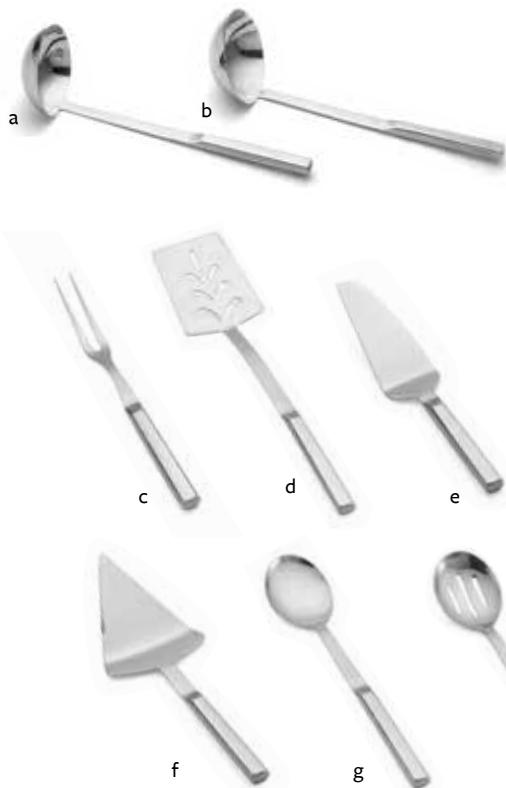

SERVING UTENSILS

HOLLOW HANDLE, STAINLESS STEEL

	Item #	Description	Min Order	Case Pack	Case Lbs/ Cube	List Price ($)
a.	4304	13" 4 oz Soup Ladle	1 ea	12 ea	5/3	7.68 ea
b.	4306	12" 6 oz Soup Ladle	1 ea	12 ea	6/3	8.04 ea
c.	4311	2 Tine Pot Fork	1 ea	12 ea	2/1	4.34 ea
d.	4314	14¼" Perforated Turner	1 ea	12 ea	4/1	6.62 ea
e.	4331	11" Pastry Turner	1 ea	12 ea	4/2	4.88 ea
f.	4332	12" Pie Server	1 ea	12 ea	4/2	6.58 ea
g.	4333	11¾" Solid Serving Spoon	1 ea	12 ea	3/1	4.84 ea
h.	4334	11¾" Slotted Serving Spoon	1 ea	12 ea	3/1	4.84 ea
i.	4336	11" Cheese Plane	1 ea	12 ea	3/1	4.76 ea