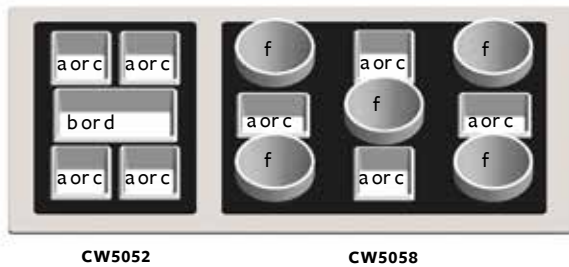

ALUMINUM COLD FOOD TEMPLATES

NSF-7 templates are designed with a ledge to be recessed inside cold wells that are made to NSF-7 standards, lowering the serving vessels into the cold zone and keeping foods within the recommended safe zone.

NSF-7 TEMPLATES 12 $\frac{7}{8}$ X 21 $\frac{1}{4}$ " SINGLE WELL 25 $\frac{3}{4}$ X 21 $\frac{1}{4}$ " DOUBLE WELL

*Not available in Natural.

CW5052

CW5058

Item #	Description	Min Order/ Case Pack	Case Weight	Aluminum Finish ($)	Color Coated ($)
CW5052	Template. Smooth Aluminum, Fits (4) CW1500 or (4) CW1520, (1) CW1510 or (1) CW1530	1 ea	7 lb	240.00 ea	320.00 ea
CW5058	Template. Smooth Aluminum, Fits (5) CW1445, (4) CW1500 or (4) CW1520	1 ea	14 lb	360.00 ea	510.00 ea

NSF-7 TEMPLATES 12 $\frac{7}{8}$ X 21 $\frac{1}{4}$ " SINGLE WELL

*Not available in Natural.