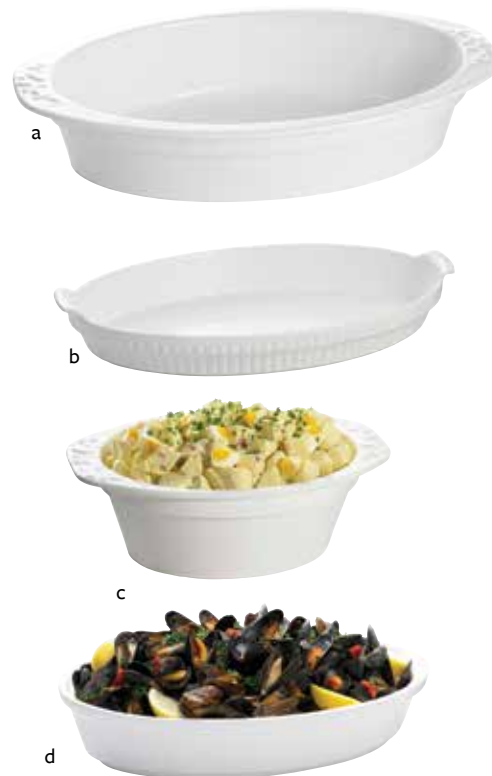

OVAL SERVERS & BOWL

Item #	Description	Capacity	Min Order/ Case Pack	Case Weight	Natural ($)	Color Coated ($)
a. CW1400	Large Oval Server, 18 x 11 x 3"	4.75 qt (4.5 L)	1 ea	6 lb	108.00 ea	152.00 ea
b. CW1380	Small Fluted Shallow Oval Server, 11 x 9 x 1¾"	1.5 qt (1.4 L)	1 ea	3 lb	76.00 ea	98.00 ea
CW1390	Large Fluted Shallow Oval Server, 16¾ x 9¾ x 2¼"	2.75 qt (2.6 L)	1 ea	4 lb	92.00 ea	124.00 ea
c. CW1420	Small Oval Bowl, 14 x 9½ x 3¾"	3.5 qt (3.3 L)	1 ea	6 lb	92.00 ea	114.00 ea
d. CW1410	Oval Server, 15¼ x 10 x 2½"	4 qt (3.8 L)	1 ea	5 lb	120.00 ea	160.00 ea