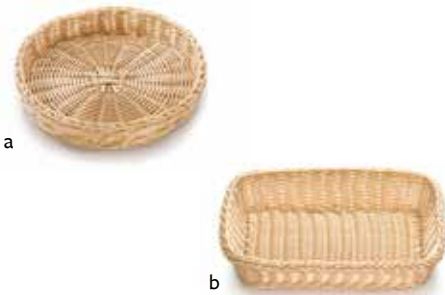

RIDAL COLLECTION™

Handwoven. Solid, heavy cord design for superior, durable quality. Dishwasher safe. Microwave and heat lamp safe up to 150°F.

SERVING BASKETS, NATURAL OR BLACK, POLYPROPYLENE, HEAVY SOLID CORD

Serving baskets personalize your tabletop setting.

Item #	Description	Min Order/ Case Pack	Case Lbs/ Cube	List Price ($)
M1175W	Round, Natural, 8¼ x 3¼"	1 dz	3/5	66.96 dz
a. M2475	Round, Black, 8¼ x 3¼"	1 dz	3/5	66.96 dz
M1174W	Oval, Natural, 9¼ x 6¼ x 3¼"	1 dz	3/6	66.96 dz
b. M2474	Oval, Black, 9¼ x 6¼ x 3¼"	1 dz	3/6	66.96 dz
c. M1176W	Oval, Natural, 10 x 7 x 3¼"	1 dz	3/6	78.00 dz
M2476	Oval, Black, 10 x 7 x 3¼"	1 dz	3/5	78.00 dz
M1185W	Rectangular, Natural, 11½ x 8½ x 3½"	6 ea	3/5	9.80 ea
d. M2485	Rectangular, Black, 11½ x 8½ x 3½"	6 ea	3/5	9.80 ea

DISPLAY BASKETS, NATURAL OR BLACK, POLYPROPYLENE, HEAVY SOLID CORD

Display baskets offer quick and easy storage as well as a display opportunity. Dishwasher safe. Microwave and heat lamp safe up to 150°F.

Item #	Description	Min Order/ Case Pack	Case Lbs/ Cube	List Price ($)
a. HM1169W	Round, Natural, 12 x 2"	6 ea	3/6	11.26 ea
HM2469	Round, Black, 12 x 2"	6 ea	3/7	11.26 ea
b. M1189W	Rectangular, Natural, 16 x 11¼ x 3½"	6 ea	6/9	16.90 ea
M2489	Rectangular, Black, 16 x 11¼ x 3½"	6 ea	6/9	16.90 ea
M1193W	Rectangular, Natural, 19 x 14 x 4"	6 ea	7/1.4	19.80 ea
c. M1193WH	Rectangular with Handles, Natural, 19 x 14 x 4"	6 ea	7/2.3	24.10 ea
M2493	Rectangular, Black, 19 x 14 x 4"	6 ea	8/1.2	19.80 ea
d. M2493H	Rectangular with Handles, Black, 19 x 14 x 4"	6 ea	7/1.2	24.10 ea