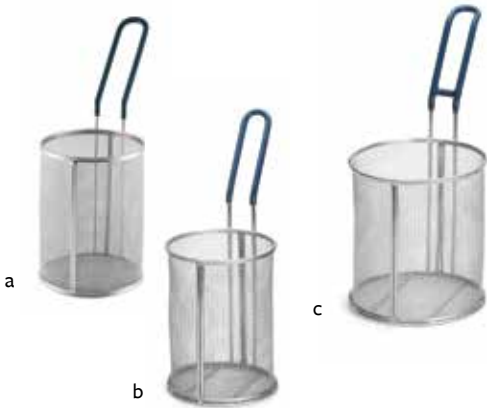

PASTA BASKETS

Blue cool-to-touch vinyl handles.

18-8 STAINLESS STEEL

Item #	Description	Min Order/ Case Pack	Case Lbs/ Cube	List Price (\$)
a. 984	4½ x 6" Round	2 ea	2/3	35.88 ea
b. 985	5¼ x 7" Round	2 ea	3/4	40.16 ea
c. 986	6½ x 7" Round	2 ea	3/6	46.20 ea