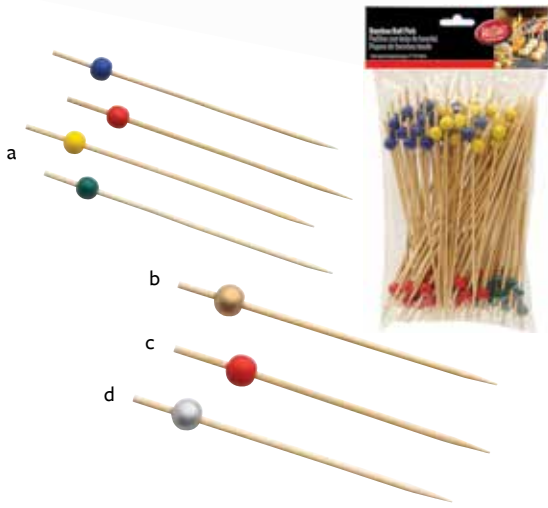

BALL PICKS

Item #	Description	Min Order/Case Pack	Case Lbs/Cube	List Price ($)
a. BAMBA35	3½" Pick - Assorted (25 ea: Red, Yellow, Green, Blue)	12 pk	3/4	4.80 pk
BAMBG35	3½" Pick with Gold Ball	12 pk	3/4	4.80 pk
BAMBR35	3½" Pick with Red Ball	12 pk	3/4	4.80 pk
BAMBS35	3½" Pick with Silver Ball	12 pk	3/4	4.80 pk
BAMBA45	4½" Pick - Assorted (25 ea: Red, Yellow, Green, Blue)	12 pk	3/4	5.04 pk
b. BAMBG45	4½" Pick with Gold Ball	12 pk	4/4	5.04 pk
c. BAMBR45	4½" Pick with Red Ball	12 pk	4/4	5.04 pk
d. BAMBS45	4½" Pick with Silver Ball	12 pk	4/4	5.04 pk
BAMBA7	7" Pick - Assorted (25 ea: Red, Yellow, Green, Blue)	12 pk	5/5	5.48 pk