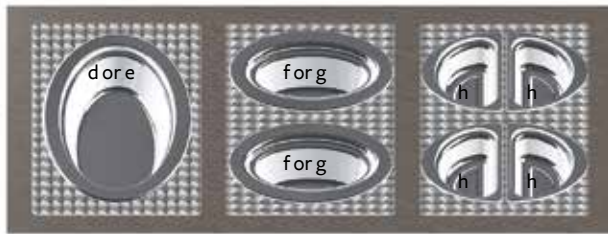

STAINLESS SERVER TEMPLATES 13½ X 21½" SINGLE WELL

CW891

CW901

CW931

Item	Description	Min Order/ Case Pack	Case Weight	SS Finish ($)	Embossed Finish ($)
CW891	Template. Stainless Steel. Fits (1) CW80116040 or (1) CW80116042 Select Template Finish Option Below	1 ea	7 lb	180.00 ea	230.00 ea
CW901	Template. Stainless Steel. Fits (1) CW80116044 or (1) CW80116046 Select Template Finish Option Below	1 ea	6.5 lb	180.00 ea	230.00 ea
CW931	Template. Stainless Steel. Fits (4) CW80116048 Select Template Finish Option Below	1 ea	6 lb	180.00 ea	230.00 ea