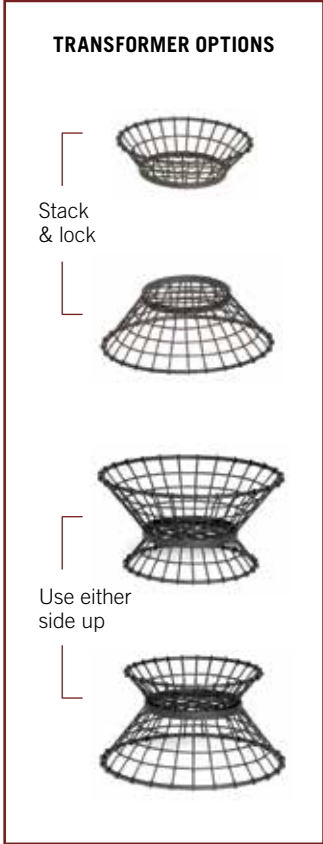

GRAND MASTER TRANSFORMER® COLLECTION

Lock N Load™ baskets can be used stand-alone or locked together for additional height. Baskets lock securely by twisting together at the base. Hand wash only.

BLACK POWDER COATED METAL & MELAMINE

Item #	Description	Min Order	Case Pack	Case Lbs/ Cube	List Price ($)
a. GML15	Round 2 pc Lock-N-Load™ , 15" dia x 8" h	1 ea	2 ea	10/1.2	64.50 ea
b. MLGML15	Large Bowl, White Melamine Insert (Fits GML15), 15¼ x 4¾"	1 ea	6 ea	15/1.2	21.50 ea
MSGML15	Small Bowl, White Melamine Insert, 11 x 2¾" (Fits GML15 Small part)	1 ea	12 ea	15/7	13.00 ea