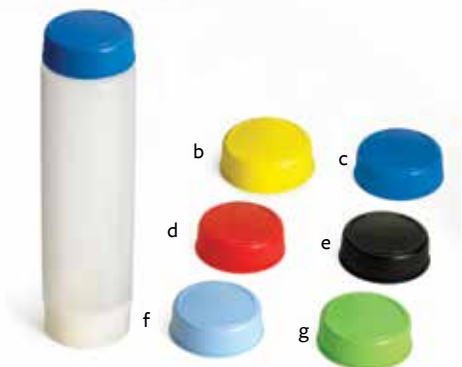

INVERTATOP COLORED CAPS FOR ALL BOTTLES WITH 63MM OPENINGS

Item #	Description	Min Order/ Case Pack	Case Lbs/ Cube	List Price ($)
a. *63FCAPA	63mm End Cap, Assorted (includes 2 of each color)	1 dz	1/1	8.40 dz
b. 63FCAPY	63mm End Cap, Yellow	1 dz	1/1	5.52 dz
c. 63FCAPBL	63mm End Cap, Blue	1 dz	1/1	5.52 dz
d. 63FCAPR	63mm End Cap, Red	1 dz	1/1	5.52 dz
e. 63FCAPBK	63mm End Cap, Black	1 dz	1/1	5.52 dz
f. 63FCAPLBL	63mm End Cap, Light Blue	1 dz	1/1	5.52 dz
g. 63FCAPLGN	63mm End Cap, Light Green	1 dz	1/1	5.52 dz