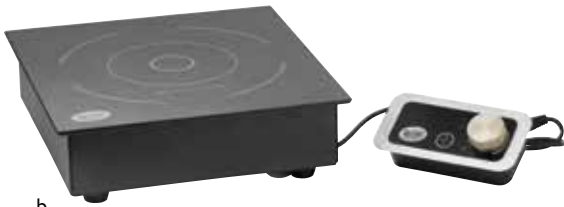

a

b

a

INDUCTION COUNTERTOP STATIONS

Great economical option to dress up your omlette, stir-fry or make to order station. Countertop induction stations are portable and allow you to cook in style. Use with CW40196, easily drops in. Choose from Brushed Aluminum or Random Swirl Pattern.