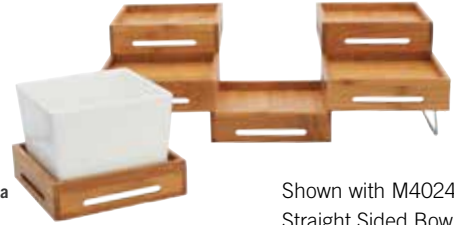

Item #	Description	Min Order	Case Pack	Case Lbs/ Cube	List Price ($)
NEW	a. RW555BAM	Expandable Riser Set, Bamboo, 5½ x 5½ x 4½"	1 set	12 set	17/1.4	24.00 set
NEW	b. RW555BK	Expandable Riser Set, Black, 5½ x 5½ x 4½"	1 set	12 set	19/1.4	22.00 set

Shown with M4024 Straight Sided Bowl

REPLACEMENT PARTS

	Item #	Description	Min Order	Case Pack	Case Lbs/ Cube	List Price ($)
	RW555BAMCAP	Replacement cap for RW555BAM, Bamboo	1 ea	1 ea	1/1	4.80 ea
	RW555BKCAP	Replacement cap for RW555BAM, Black	1 ea	1 ea	1/1	4.80 ea