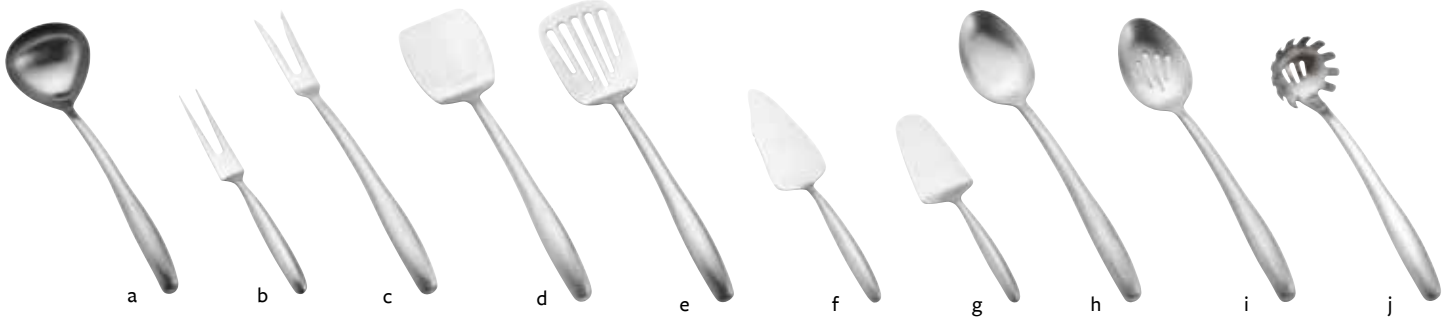

DALTON COLLECTION™ SERVING UTENSILS

HOLLOW HANDLE, 18-8 STAINLESS STEEL

Elegant and stylish buffet serving utensils.

Curved handle design prevents utensils from accidentally sliding into your dishes.

Brushed, solid heavy weighted utensils.

	Item #	Description	Min Order	Case Pack	Case Lbs/ Cube	List Price ($)
a.	5304	13" 4 oz Soup Ladle	1 ea	12 ea	7/2	34.00 ea
b.	5311	9½" 2 Tine Meat Serving Fork	1 ea	12 ea	2/1	14.00 ea
c.	5312	13½" 2 Tine Buffet Fork	1 ea	12 ea	5/2	16.00 ea
d.	5313	13¾" Solid Turner	1 ea	12 ea	6/2	26.00 ea
e.	5314	14¼" Slotted Turner	1 ea	12 ea	6/2	26.00 ea
f.	5331	10" Buffet Cake Server	1 ea	12 ea	3/1	18.00 ea
g.	5332	10¼" Buffet Server	1 ea	12 ea	4/1	18.00 ea
h.	5333	13¾" Solid Serving Spoon	1 ea	12 ea	6/2	16.00 ea
i.	5334	13¾" Slotted Serving Spoon	1 ea	12 ea	6/2	16.00 ea
j.	5368	12½" Pasta Grabber	1 ea	12 ea	6/2	16.00 ea

Dalton
COLLECTION™

SERVING UTENSILS

HOLLOW HANDLE, STAINLESS STEEL

	Item #	Description	Min Order	Case Pack	Case Lbs/ Cube	List Price ($)
a.	4304	13" 4 oz Soup Ladle	1 ea	12 ea	5/3	7.68 ea
b.	4306	12" 6 oz Soup Ladle	1 ea	12 ea	6/3	8.04 ea
c.	4311	2 Tine Pot Fork	1 ea	12 ea	2/1	4.34 ea
d.	4314	14¼" Perforated Turner	1 ea	12 ea	4/1	6.62 ea
e.	4331	11" Pastry Turner	1 ea	12 ea	4/2	4.88 ea
f.	4332	12" Pie Server	1 ea	12 ea	4/2	6.58 ea
g.	4333	11¾" Solid Serving Spoon	1 ea	12 ea	3/1	4.84 ea
h.	4334	11¾" Slotted Serving Spoon	1 ea	12 ea	3/1	4.84 ea
i.	4336	11" Cheese Plane	1 ea	12 ea	3/1	4.76 ea