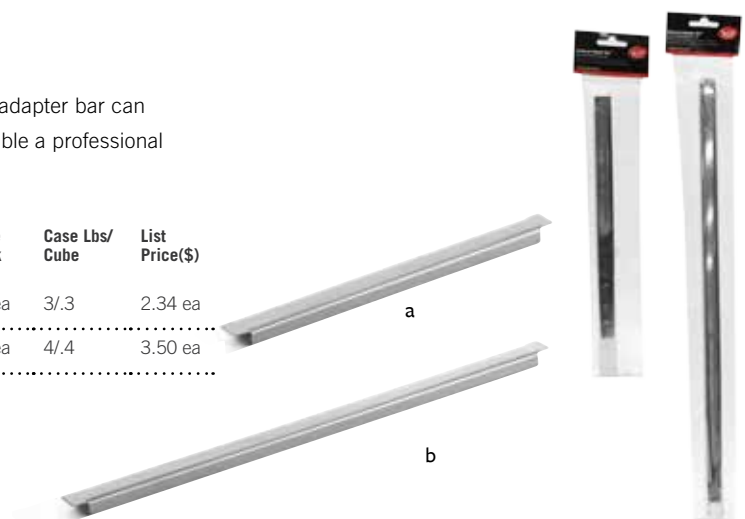

ANGLED RISERS

Optimal view presentation. Elevates for a dynamic appearance.
Food is easily accessible.

STAINLESS STEEL

Item	Description	Min Order/ Case Pack	Case Weight	Natural ($)
a. CW900	Angled Riser, Stainless Steel 21¼ x 13¼ x 2¼"	1 ea	7 lb	200.00 ea
b. CW900H	Angled Riser, Stainless Steel 21½ x 13¾ x 2½"	1 ea	7 lb	200.00 ea

Available in Gurnee, IL 60031 & Willis, TX 77378

CAST ALUMINUM

Item	Description	Case Pack	Case Weight	Natural ($)	Color Coated ($)
CW1000	Doubled Angled Riser, Cast Aluminum 26½ x 21¼ x 2¼"	1 ea	8 lb	270.00	320.00 ea
CW8010	½ Angled Riser, Cast Aluminum 28¼ x 12¾ x 11/3"	1 ea	6 lb	134.00	190.00 ea
c. CWARDG01	Angled Riser, Cast Aluminum 13¼ x 21¼ x 2¼"	1 ea	6 lb	138.00	192.00 ea

UNIVERSAL ADAPTER BARS

For use with fractional food pans. Stainless Steel steam table pan adapter bar can divide your steam table to fit all types of pans. Gives your steam table a professional look. Easy to clean. Conveniently packaged for Cash & Carry.

Item	Description	Min Order	Case Pack	Case Lbs/ Cube	List Price($)
a. CWA12	13" Universal Adapter Bar	1 ea	12 ea	3/3	2.34 ea
b. CWA20	21" Universal Adapter Bar	1 ea	12 ea	4/4	3.50 ea

Available in Gurnee, IL 60031