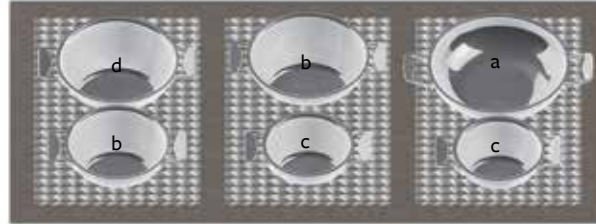

FITS ITEMS

STAINLESS STEEL HOT FOOD TEMPLATES

TRI-PLY TEMPLATES 13½ X 21½" SINGLE WELL

CW700

CW711

CW741

Item	Description	Min Order/ Case Pack	Case Weight	SS Finish ($)	Embossed Finish ($)
CW700	Template. Stainless Steel. Fits (1) CW40125, (1) CW40130 Select Template Finish Option Below	1 ea	7 lb	180.00 ea	230.00 ea
CW711	Template. Stainless Steel. Fits (1) CW40120, (1) CW40125 Select Template Finish Option Below	1 ea	8 lb	180.00 ea	230.00 ea
CW741	Template. Stainless Steel. Fits (1) CW40135, (1) CW40120 Select Template Finish Option Below	1 ea	7 lb	180.00 ea	230.00 ea