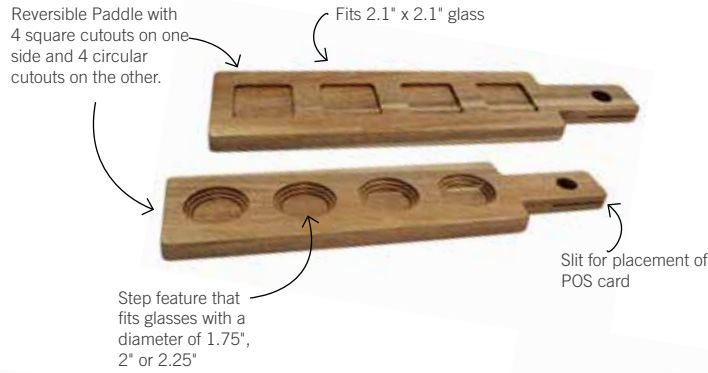

	Item #	Description	Min Order	Case Pack	Case Lbs/ Cube	List Price (\$)
NEW	a. FLIGHT1	Wood Paddle Flight, Bamboo, Holds 4 Glasses (Up to 2.25" dia) 17 x 4 x 5/8" *Shot Glasses Not Included	1 ea	10 ea	9/3	13.00 ea
NEW	b. FLIGHT2	Wood Paddle Flight, Acacia, Holds 4 Glasses (Up to 2.25" dia) 17 x 4 x 5/8" *Shot Glasses Not Included	1 ea	10 ea	8/3	13.00 ea