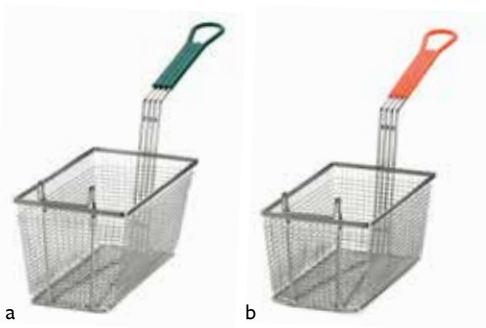

FRYER BASKETS

MESH, NICKEL PLATED

Cool-to-touch vinyl coated handles.