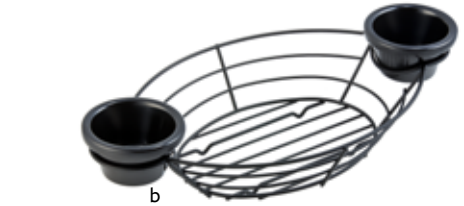

BLACK POWDER COATED METAL AND HEAVYWEIGHT CHROME PLATED

Item #	Description	Min Order	Case Pack	Case Lbs/ Cube	List Price ($)
a. H711182BK	Round Basket with Integrated Ramekin Holders, 11 x 8 x 2" *Ramekins Not Included*	1 ea	6 ea	6/9	10.00 ea
b. H711372BK	Oval Basket with Integrated Ramekin Holders, 13 x 7 x 2" *Ramekins Not Included*	1 ea	6 ea	6/9	11.00 ea
c. H711172BK	Square Basket with Integrated Ramekin Holders, 11 x 7 x 2" *Ramekins Not Included*	1 ea	6 ea	6/9	12.00 ea
d. H711182	Round Basket with Integrated Ramekin Holders, 11 x 8 x 2" *Ramekins Not Included*	1 ea	6 ea	6/9	10.00 ea
e. H711372	Oval Basket with Integrated Ramekin Holders, 13 x 7 x 2" *Ramekins Not Included*	1 ea	6 ea	6/9	11.00 ea
f. H711172	Square Basket with Integrated Ramekin Holders, 11 x 7 x 2" *Ramekins Not Included*	1 ea	6 ea	6/9	12.00 ea
RAM2W	2 oz White Ramekin, Melamine	12 ea	12 ea	2/1	1.38 ea
RAM2BK	2 oz Black Ramekin, Melamine	12 ea	12 ea	2/1	1.38 ea
RAM3W	3 oz White Ramekin, Melamine	12 ea	12 ea	2/1	1.44 ea
g. RAM3BK	3 oz Black Ramekin, Melamine	12 ea	12 ea	2/1	1.44 ea