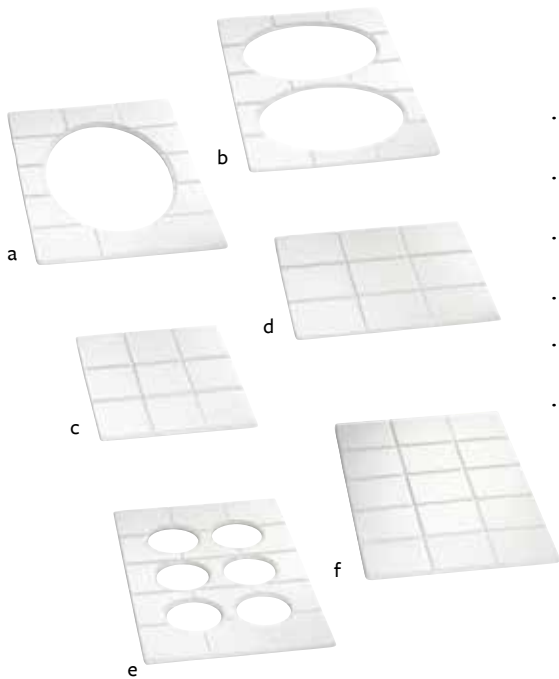

ALUMINUM GRID TILE SYSTEM

*Available as natural or coated

	Item #	Description	Min Order/ Case Pack	Case Weight	Natural Finish ($)	Color Finish ($)
	a.	CW1100 Full Size Template, w/ Grid Pattern, 21½ x 13½". Fits (1)1400 or (1)1390	1 ea	9 lb	112.00 ea	148.00 ea
	b.	CW1110 Full Size Template, w/ Grid Pattern, 21½ x 13½". Fits (2)1420 or (2)1380	1 ea	9 lb	112.00 ea	148.00 ea
	c.	CW1130 Half Size Solid Template, w/ Grid Pattern, 13½ x 10½"	1 ea	5 lb	76.00 ea	108.00 ea
	d.	CW1150 Two-Thirds Solid Template, w/ Grid Pattern, 14 x 13½"	1 ea	7 lb	94.00 ea	136.00 ea
	e.	CW1170 Full Size Template, 21½ x 13½"	1 ea	9 lb	114.00 ea	148.00 ea
	f.	CWTTDG01 Full Size Template, w/ Grid Pattern, 21½ x 13½". Fits (6)1450 or (6)1610	1 ea	12 lb	160.00 ea	204.00 ea