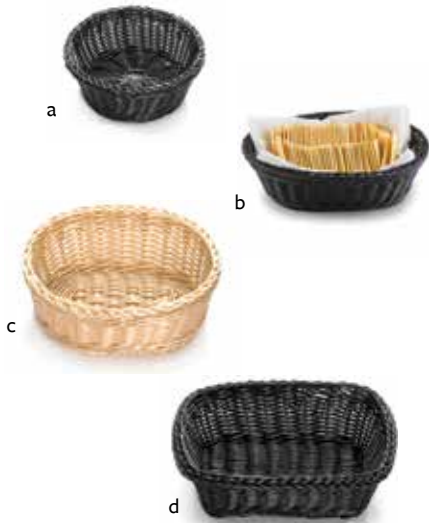

Serving baskets personalize your tabletop setting.

Item #	Description	Min Order/ Case Pack	Case Lbs/ Cube	List Price (\$)
M1175W	Round, Natural, 8¼ x 3¼"	1 dz	3/5	66.96 dz
a. M2475	Round, Black, 8¼ x 3¼"	1 dz	3/5	66.96 dz
M1174W	Oval, Natural, 9¼ x 6¼ x 3¼"	1 dz	3/6	66.96 dz
b. M2474	Oval, Black, 9¼ x 6¼ x 3¼"	1 dz	3/6	66.96 dz
c. M1176W	Oval, Natural, 10 x 7 x 3¼"	1 dz	3/6	78.00 dz
M2476	Oval, Black, 10 x 7 x 3¼"	1 dz	3/5	78.00 dz
M1185W	Rectangular, Natural, 11½ x 8½ x 3½"	6 ea	3/5	9.80 ea
d. M2485	Rectangular, Black, 11½ x 8½ x 3½"	6 ea	3/5	9.80 ea