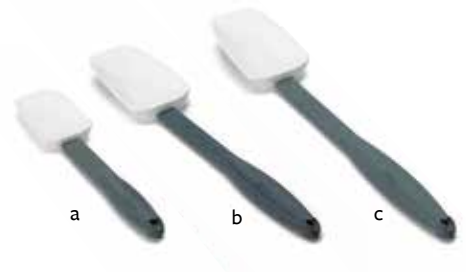

RUBBER BLADE SPOONS

Dishwasher safe.

SPOON SHAPED

Item #	Description	Min Order/ Case Pack	Case Lbs/ Cube	List Price (\$)
a. 2510	9½" Spoon	24 ea	3/1	2.00 ea
b. 2514	13½" Spoon	24 ea	5/3	3.52 ea
c. 2516	16½" Spoon	12 ea	3/3	3.96 ea