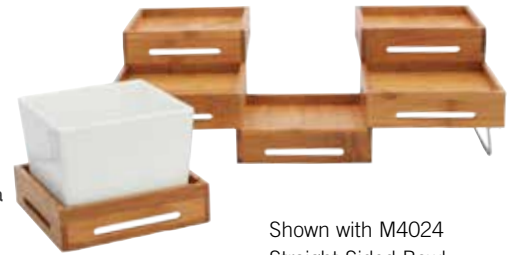

ITEM COLOR
NUMBER CODE

GEO-MATES™

Elevate your presentation with our uniquely designed riser system. TableCraft's Geo-Mates™ are a one-of-a-kind riser set that expands to fit your needs; providing a fresh addition to any setting.

4 PIECE, EXPANDABLE RISER SET

- Versatile system offers dimension to any buffet or counter top setting
- Use as a single riser or expand out as a tiered system*
- Compact; stackable design for easy storage
- Offered in Natural Bamboo or Maple wood with black finish
- Easy to clean, wipe with damp cloth