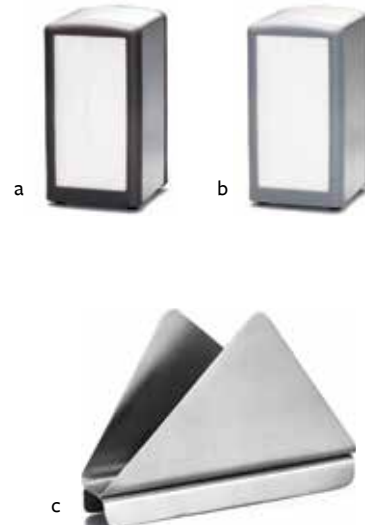

PLASTIC/STAINLESS STEEL

Napkins not included.

Item #	Description	Min Order	Case Pack	Case Lbs/ Cube	List Price ($)
a. 3221BK	4½ x 3¾ x 7½" Tall-fold, Black & S/S	6 ea	6 ea	6/.7	13.60 ea
b. 3221G	4½ x 3¾ x 7½" Tall-fold, Gray & S/S	6 ea	6 ea	6/.7	13.60 ea
c. 222	Angled, Brushed S/S	1 ea	24 ea	12/.7	9.90 ea

Low fold or tall fold napkin dispensers fit into all diner racks on page 182.