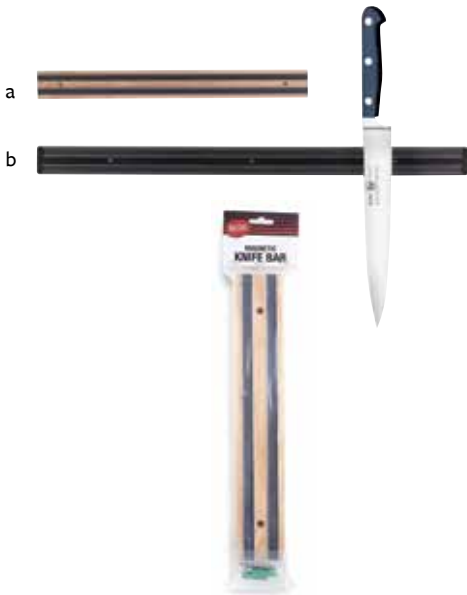

KNIFE HOLDERS

MAGNETIC HOLDERS, WOOD OR PLASTIC

Screws included. Knife not included. Conveniently packaged for Cash & Carry.

Item #	Description	Min Order	Case Pack	Case Lbs/ Cube	List Price (\$)
a. 2912W	12" Knife Holder, Wood	1 ea	36	41/.7	15.78 ea
2918W	18" Knife Holder, Wood	1 ea	24	40/.7	23.18 ea
2924W	24" Knife Holder, Wood	1 ea	20	49/.6	31.06 ea
b. 2913P	13" Knife Holder, Plastic	1 ea	36	38/.7	10.72 ea
2918P	18" Knife Holder, Plastic	1 ea	30	46/.5	14.86 ea
2924P	24" Knife Holder, Plastic	1 ea	24	47/.1	18.64 ea