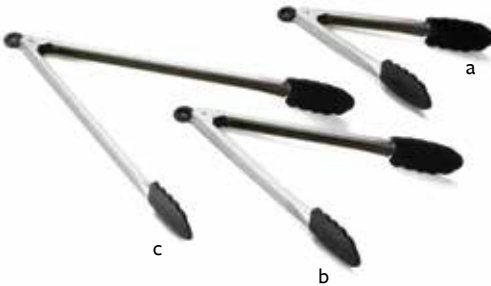

STAINLESS STEEL, HEAVYWEIGHT 1.2MM

Item #	Description	Min Order	Case Pack	Case Lbs/ Cube	List Price ($)
a. 4009BK	9" Silicone Tip Tongs	1 ea	12 ea	3/2	10.10 ea
b. 4012BK	12" Silicone Tip Tongs	1 ea	12 ea	4/2	11.52 ea
c. 4016BK	16" Silicone Tip Tongs	1 ea	12 ea	5/3	13.50 ea

ERGONOMIC LOCKING TONGS

Non-slip grip.