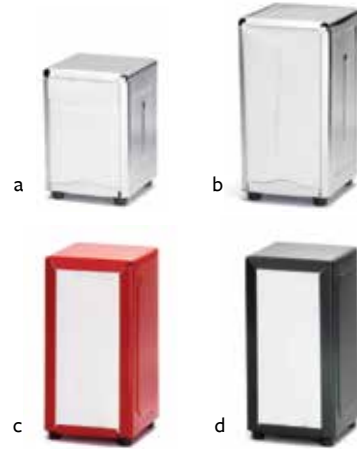

STAINLESS STEEL, RED OR BLACK

Item #	Description	Min Order/ Case Pack	Case Lbs/ Cube	List Price ($)
a. 219	4¼ x 3¾ x 5¼" Low-fold, S/S	2 dz	23/1.7	105.60 dz
b. 221	4¼ x 3¾ x 7½" Tall-fold, S/S	2 dz	28/2.5	108.00 dz
c. 2211	4¼ x 3¾ x 7½" Tall-fold, Red	2 dz	36/2.2	126.48 dz
d. 2212	4¼ x 3¾ x 7½" Tall-fold, Black	2 dz	35/2.2	126.48 dz