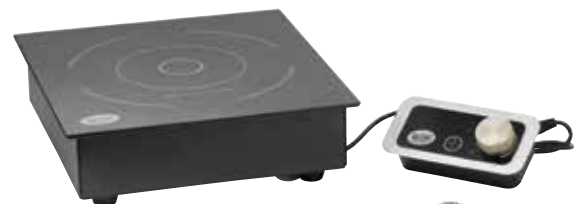

a

b

a

INDUCTION COUNTERTOP STATIONS

Great economical option to dress up your omlette, stir-fry or make to order station. Countertop induction stations are portable and allow you to cook in style. Use with CW40196, easily drops in. Choose from Brushed Aluminum or Random Swirl Pattern.