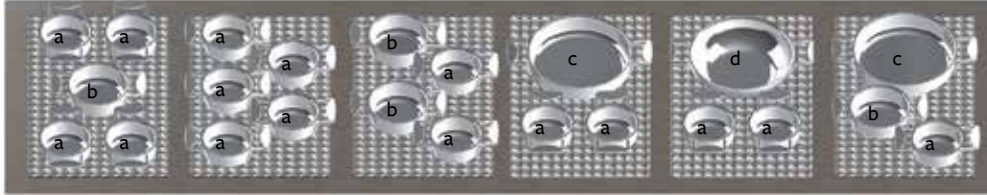

TO ORDER TEMPLATES:

CW1020 BRS
ITEM NUMBER FINISH

25
Template
Options

6
Finish
Options

Standard Size:
13½ X 21½"

Fits Well Size:
11½ X 19½"

STAINLESS STEEL HOT FOOD TEMPLATES

TRI-PLY TEMPLATES 13½ X 21½" SINGLE WELL