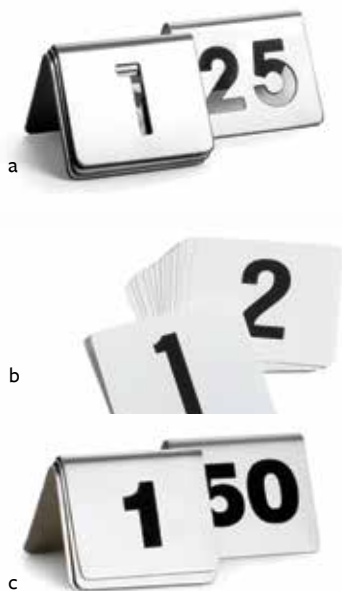

NUMBER TENTS

STAINLESS STEEL

Item #	Description	Min Order	Case Pack	Case Lbs/ Cube	List Price ($)
a. TC125	Cut-Out Tents 1-25, 2½ x 2"	1 set	8 sets	22/.2	75.62 set
b. TC150	Cut-Out Tents 1-50, 2½ x 2½"	1 set	4 sets	22/.2	151.24 set
T125	Numbers 1-25, 2½ x 2"	1 set	8 sets	23/.2	53.68 set
c. T150	Numbers 1-50, 2½ x 2"	1 set	4 sets	23/.2	105.44 set
T2650	Numbers 26-50, 2½ x 2"	1 set	8 sets	23/.2	53.70 set