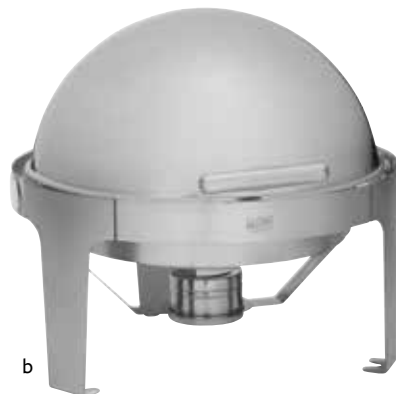

Chafers & Servers

It's all about presentation. With a variety of elegant Chafers & Servers your buffet will make a statement every time.

ROLL TOP FUEL CHAFING DISHES

Slow-closing lid keeps your food presentation attractive while reducing noise. Polished Stainless Steel to withstand daily use & easy cleaning. Fuel holder to distribute heat evenly. Includes steam pan and water basin. Steam vent to reduce condensation.

Item	Description	Capacity	Min Order/ Case Pack	Case Lbs/ Cube	List Price ($)
a. CW40167	Full Size Fuel Server Roll Top, 25 x 17 x 17"	7 qt (6.6L)	1 ea	26/4.6	334.00 ea
b. CW40168	13½" dia Round Fuel Server Roll Top	6 qt (5.7L)	1 ea	18/4.4	314.00 ea

Change up your buffet offering with TableCraft's Tri-ply and Template options. See page 62 -67 for ideas. (CW1036 Shown)