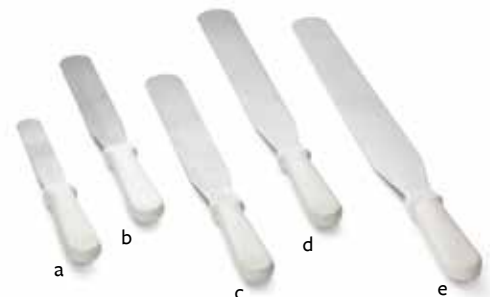

ICING SPATULAS

STAINLESS STEEL, WHITE PLASTIC HANDLES

Dishwasher safe.

Item #	Description	Min Order	Case Pack	Case Lbs/ Cube	List Price ($)
a. 4206	6" Icing Spatula	1 ea	12 ea	3/1	2.70 ea
b. 4208	8" Icing Spatula	1 ea	12 ea	2/1	2.78 ea
c. 4210	10" Icing Spatula	1 ea	12 ea	3/1	3.36 ea
d. 4212	12" Icing Spatula	1 ea	12 ea	3/1	4.16 ea
e. 4214	14" Icing Spatula	1 ea	12 ea	5/1	4.80 ea