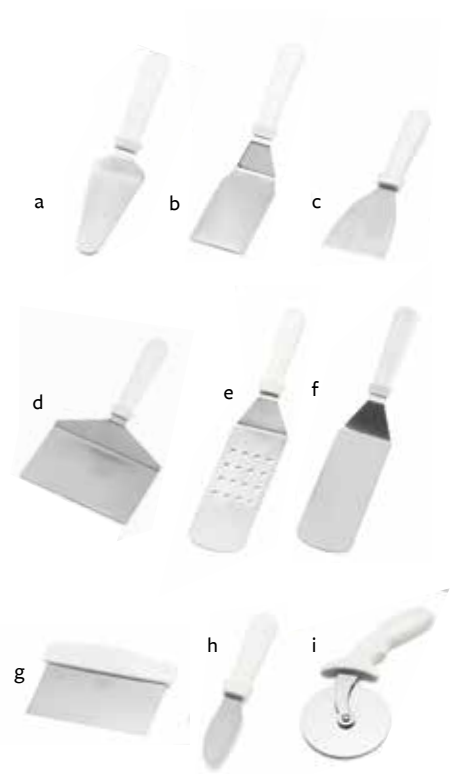

FOOD TURNERS & UTENSILS

STAINLESS STEEL, WHITE PLASTIC HANDLES

Dishwasher safe.

Item #	Description	Min Order	Case Pack	Case Lbs/ Cube	List Price ($)
a. 242W	11" Pie Server	1 ea	12 ea	3/.1	2.44 ea
b. 251W	11½" Turner, 5" Squared Blade	1 ea	12 ea	4/.2	3.44 ea
c. 253W	9½" Scraper, 3" Blade	1 ea	12 ea	4/.1	2.64 ea
d. 461W	11" Turner, 4½ x 6¼" Squared Blade	1 ea	12 ea	9/.3	6.02 ea
e. 4100PW	15" Perforated Turner, 7" Rounded Blade	1 ea	12 ea	5/.2	4.02 ea
f. 4100W	15" Solid Turner, 7" Rounded Blade	1 ea	12 ea	5/.2	4.02 ea
g. 4103W	6" Dough Scraper	1 ea	12 ea	5/.1	2.90 ea
h. 4104W	9½" Sandwich Spreader	1 ea	24 ea	2/.1	2.58 ea
i. 4106W	4" Pizza Wheel	1 ea	12 ea	8/.1	4.98 ea