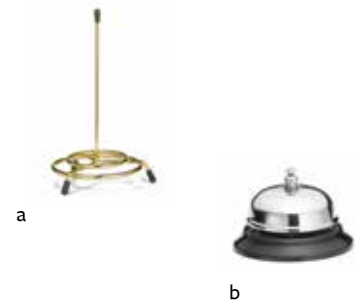

ORDER ACCESSORIES

ASSORTED

Item #	Description	Min Order	Case Pack	Case Lbs/ Cube	List Price ($)
a. 172	3 x 6" Check Spindle, Brass Plated	1 ea	12 ea	1/.1	2.50 ea
b. 8381	3" Call Bell, Chrome Plated	1 ea	12 ea	3/.2	5.88 ea