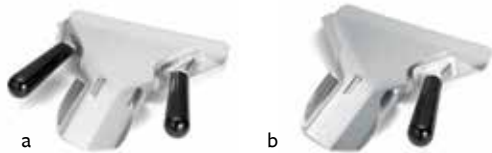

FRENCH FRY SCOOPS

Withstands heat, salt and grease.

STAINLESS STEEL

Black cool-to-touch Bakelite handles.

Item #	Description	Min Order	Case Pack	Case Lbs/ Cube	List Price (\$)
a. FFD8	Dual Handle Fry Scoop	1 ea	12 ea	11/.9	24.96 ea
b. FFR8	Right Handle Fry Scoop	1 ea	12 ea	9/.8	19.70 ea
REPLACEMENT PART:					
FF8H	Bakelite Replacement Handle for Fry Scoops FFD8 & FFR8	1 ea	1 ea	1/.1	3.44 ea