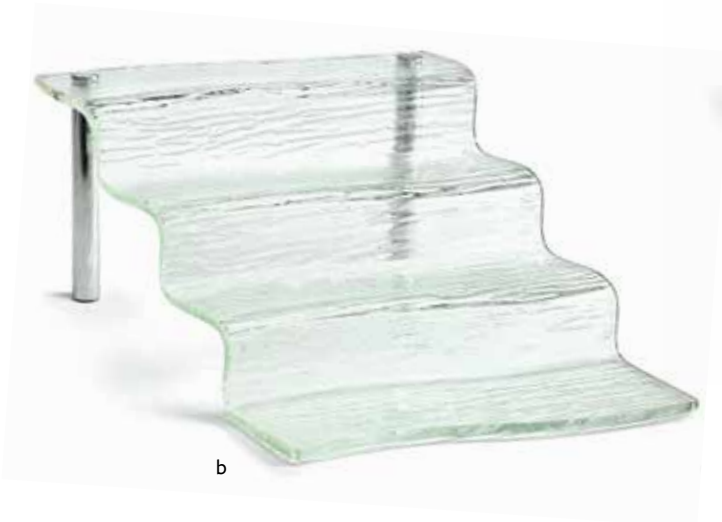

CRISTAL COLLECTION™

The exquisite Cristal Collection™ elevates acrylic buffetware beyond traditional settings. From classic trays to uniquely shaped bowls and risers, this collection looks like glass, but is lighter and more durable. Great for a variety of indoor or outdoor events. Provides elegance and glamour without the risk of breakage. Hand wash only. Replacement legs available. Contact your TableCraft sales rep for a quote.

RISERS, ACRYLIC

Item #	Description	Min Order	Case Pack	Case Lbs/ Cube	List Price ($)
a. A11	3 pc Riser Set, Half Moon 21½ x 11 x 2", 23½ x 12 x 4", 25½ x 13 x 6"	1 set	4 set	35/4	256.68 set
b. AW4	Four Step Waterfall 15¼ x 12 x 6¼"	1 ea	8 ea	26/3	97.82 ea
c. AW5	Five Step Waterfall 16½ x 21 x 6¼"	1 ea	6 ea	27/6	141.28 ea

b