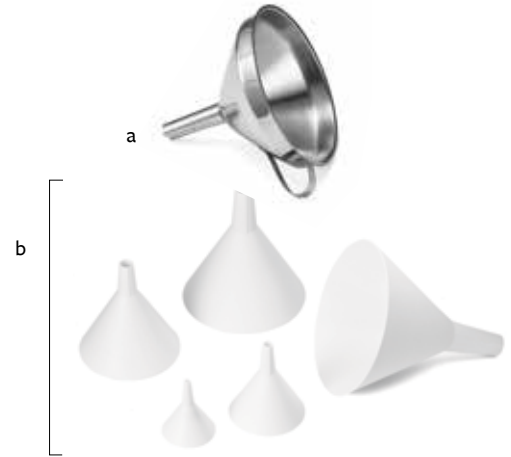

FUNNELS

STAINLESS STEEL OR WHITE PLASTIC

Item #	Description	Min Order	Case Pack	Case Lbs/ Cube	List Price ($)
a. 1410	4" dia Funnel, S/S	1 ea	12 ea	3/.3	13.12 ea
1412	4¾" dia Funnel, S/S	1 ea	12 ea	3/.4	14.36 ea
1414	5½" dia Funnel, S/S	1 ea	12 ea	4/.5	15.80 ea
b. 5	2, 3, 4, 5, 6" dia, White Plastic Funnel Set	1 ea	12 ea	4/.9	9.12 ea