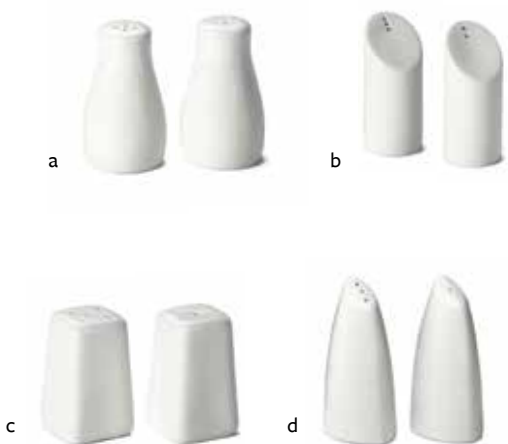

GLACIER COLLECTION™

1.5 OR 2 OZ PORCELAIN

Item #	Description	Min Order/ Case Pack	Case Lbs/ Cube	List Price ($)
a. 160	2 oz Round Salt & Pepper Shakers	6 sets	3/1	8.28 set
b. 164	1½ oz Angled Salt & Pepper Shakers	6 sets	2/3	9.10 set
c. 168	2 oz Square Salt & Pepper Shakers	6 sets	2/4	10.56 set
d. 182	2 oz Slanted Salt & Pepper Shakers	6 sets	2/1	5.00 set