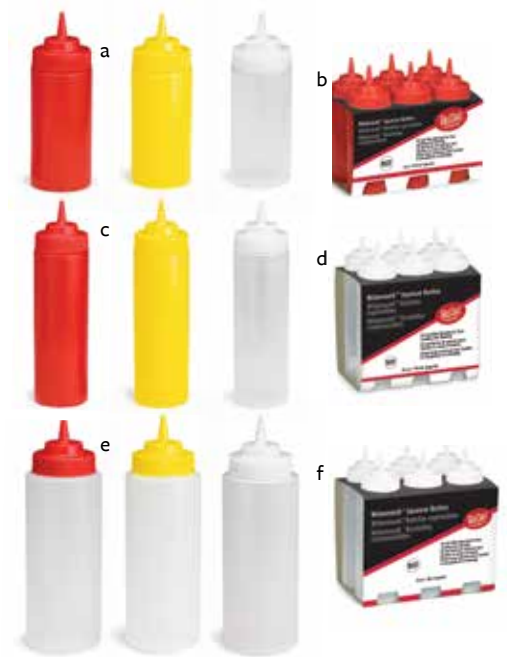

*Conveniently packaged for Cash & Carry.

Item #	Description	Min Order/ Case Pack	Case Lbs/ Cube	List Price ($)
a. 11663K	16 oz WideMouth™ Ketchup, Standard Tip Cone, Red Top	2 dz	4/9	19.44 dz
11663M	16 oz WideMouth™ Mustard, Standard Tip Cone, Yellow Top	2 dz	4/9	19.44 dz
11663C	16 oz WideMouth™ Clear, Standard Tip Cone, Natural Top	2 dz	4/9	19.44 dz
b. *C11663	16 oz WideMouth™ (C,K,M) (Choose C-Clear, K-Ketchup/Red, M-Mustard/Yellow) (6 ea per pack)	8 pk	9/2.2	11.48 pk
c. 12463K	24 oz WideMouth™ Ketchup, Standard Tip Cone, Red Top	1 dz	2/5	22.32 dz
12463M	24 oz WideMouth™ Mustard, Standard Tip Cone, Yellow Top	1 dz	2/5	22.32 dz
12463C	24 oz WideMouth™ Clear, Standard Tip Cone, Natural Top	1 dz	2/5	22.32 dz
d. *C12463	24 oz WideMouth™ (C,K,M) (Choose C-Clear, K-Ketchup/Red, M-Mustard/Yellow) (6 ea per pack)	8 pk	11/2.8	11.80 pk
e. 3263K	32 oz WideMouth™ Clear, Standard Tip Cone, Red Top	1 dz	3/8	26.64 dz
3263M	32 oz WideMouth™ Clear, Standard Tip Cone, Yellow Top	1 dz	3/8	26.64 dz
3263C	32 oz WideMouth™ Clear, Standard Tip Cone, Natural Top	1 dz	3/8	26.64 dz
f. *C3263C	32 oz WideMouth™ Clear WideMouth™ (6 ea per pack)	6 pk	10/2.4	14.14 pk

REPLACEMENT PARTS:

63TC	63mm WideMouth™ Cone Tip Top, Natural	1 dz	1/1	8.64 dz
63TK	63mm WideMouth™ Cone Tip Top, Red	1 dz	1/1	8.64 dz
63TM	63mm WideMouth™ Cone Tip Top, Yellow	1 dz	1/1	8.64 dz

CUSTOM IMPRINT

Custom imprinting available, 84 dozen minimum. Contact your TableCraft sales rep for a quote.