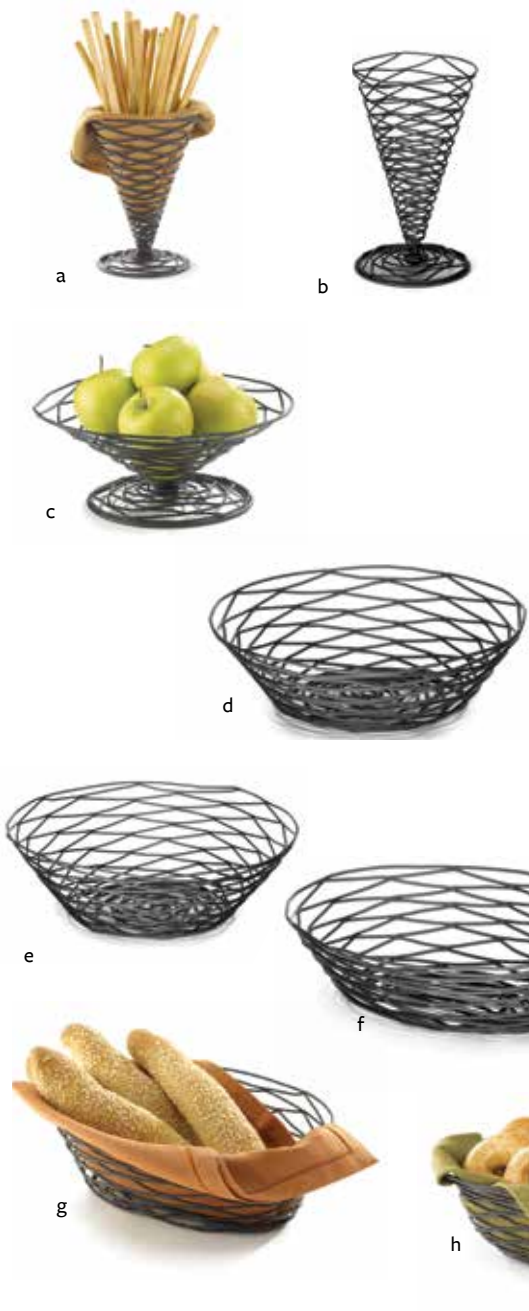

Other tabletop solutions are available in this collection; see page 185, 187

MELAMINE CONE INSERTS

Stylish and durable, these break-resistant cones come in both black and white. Dishwasher safe and easy to clean.