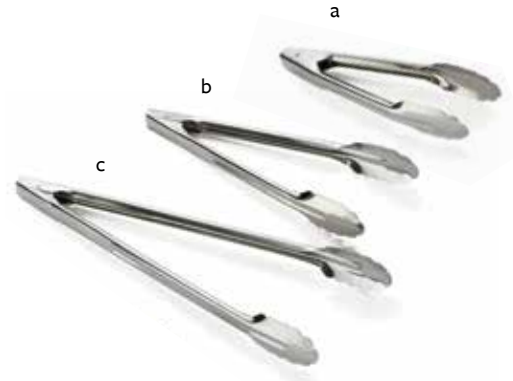

UTILITY TONGS

STAINLESS STEEL, HEAVYWEIGHT 1.2MM OR STANDARD WEIGHT .7MM

Item #	Description	Min Order/ Case Pack	Case Lbs/ Cube	List Price ($)
a. 2774	9½" Heavyweight Tongs	1 dz	5/.1	43.68 dz
b. 2712	12" Heavyweight Tongs	1 dz	5/.2	51.36 dz
c. 2716	16" Heavyweight Tongs	1 dz	7/.2	59.76 dz
74	9½" Standard Weight Tongs	1 dz	3/.1	30.00 dz
712	12" Standard Weight Tongs	1 dz	4/.2	35.28 dz
716	16" Standard Weight Tongs	1 dz	5/.2	41.52 dz