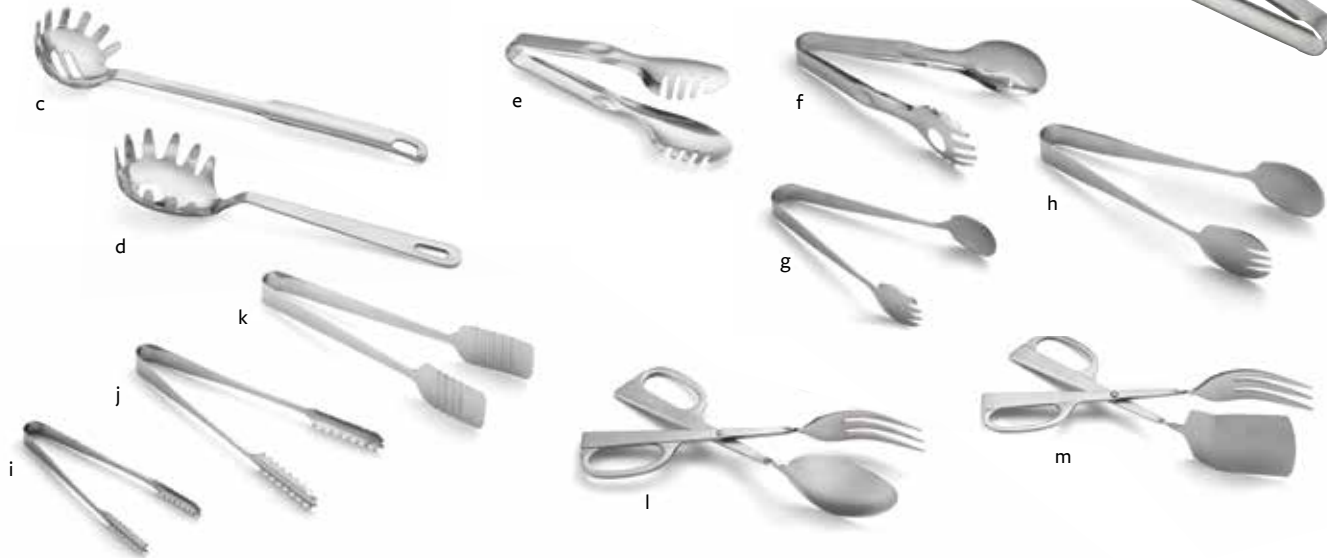

TONGS & PASTA GRABBERS

Keep your buffet line moving with our selection of serving tongs & pasta grabbers. Hand wash only.

STAINLESS STEEL

Item #	Description	Min Order	Case Pack	Case Lbs/ Cube	List Price (\$)
a.	4409 9½" Stainless Steel Flat Wide Tongs	1 ea	12 ea	4/2	11.00 ea
b.	4412 12" Stainless Steel Flat Wide Tongs	1 ea	12 ea	11/4	12.50 ea
c.	20110 13" Pasta Grabber, Round Bowl	1 ea	12 ea	4/1	9.24 ea
d.	2068 13" Pasta Grabber, Oval Bowl	1 ea	12 ea	3/1	9.82 ea
e.	4401 8¾" Pasta Tongs	1 ea	12 ea	3/2	10.06 ea
f.	4402 8¾" Tongs	1 ea	12 ea	3/2	9.94 ea
g.	4403 7½" Tongs	1 ea	12 ea	2/1	5.38 ea
h.	4404 9½" Tongs	1 ea	12 ea	3/2	7.86 ea
i.	4405 6½" Tongs	1 ea	12 ea	1/1	2.82 ea
j.	4406 8½" Tongs	1 ea	12 ea	2/1	4.84 ea
k.	4407 9½" Flat Tongs	1 ea	12 ea	3/1	12.42 ea
l.	8116 10¼" Scissor Tongs, Spoon/Fork Combo	1 ea	6 ea	4/1	27.70 ea
m.	8117 10¼" Scissor Tongs, Combo Lift	1 ea	6 ea	3/1	29.54 ea