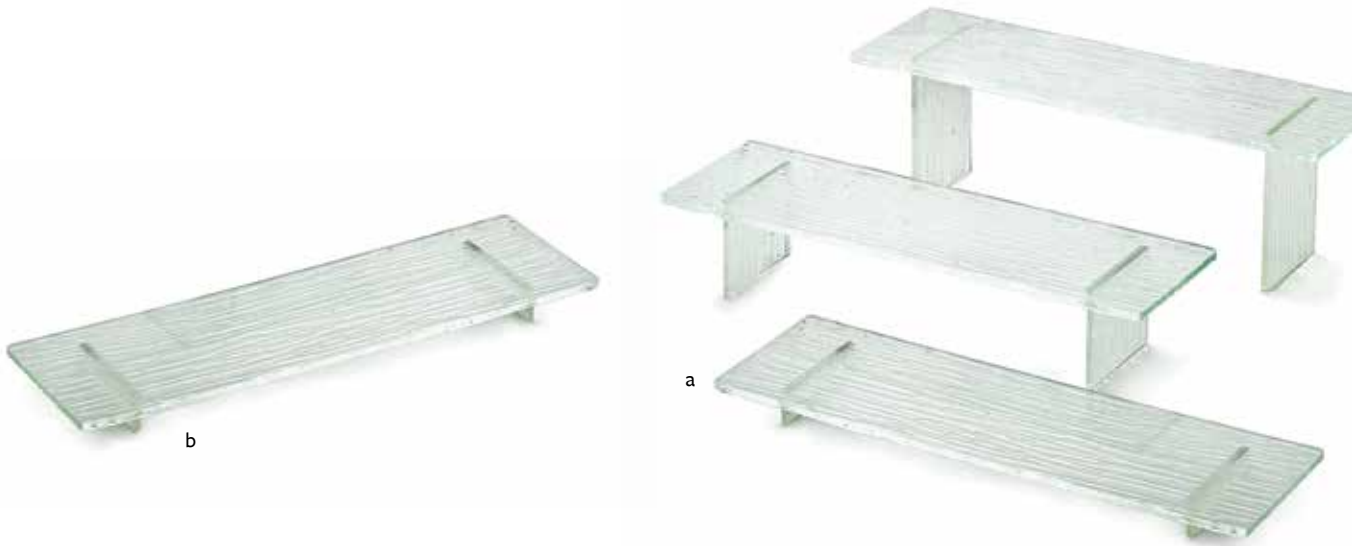

CRISTAL COLLECTION™

Lightweight design – great for outdoor events. Durable, impact resistant.
Green tinted, textured surface adds elegance while hiding scratches
for longer use. Hand wash only.

TRAYS, ACRYLIC

Item #	Description	Min Order	Case Pack	Case Lbs/ Cube	List Price ($)
a. ARL3	3 pc Riser Set, Straight Legs 16 x 5½ x 1", 16 x 5¼ x 3", 16 x 5¼ x 5"	1 set	8 set	29/5	68.32 set
b. ARL1	Riser, Straight Legs 16 x 5 x 1"	1 ea	24 ea	21/1	22.82 ea