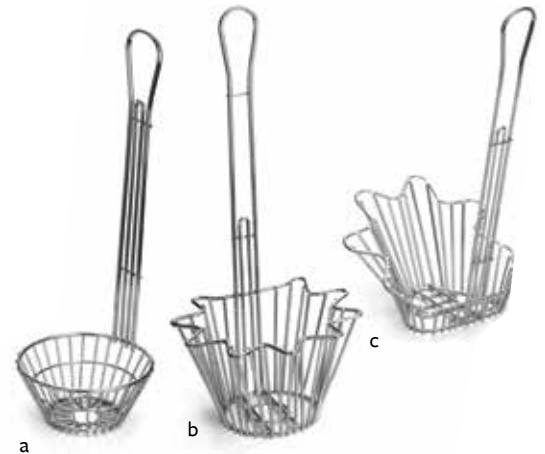

TACO SALAD BASKETS, CHROME PLATED METAL

Item #	Description	Min Order	Case Pack	Case Lbs/ Cube	List Price ($)
a. 4039	Shell Basket, 5½" Top dia, 3" Base dia x 2½" Deep, 15" L Handle	1 ea	4 ea	3/3	15.44 ea
b. 44080	Deep Basket, 7½" Top dia, 4¼" Base dia x 5" Deep, 18" L Handle	1 ea	4 ea	7/8	27.58 ea
c. 44060	Sloped Basket, 8½" Front to Back, 8" at Widest Point, 5" Deep at Front, 1½" Deep at Back, 17¾" L Handle	1 ea	4 ea	7/9	27.58 ea