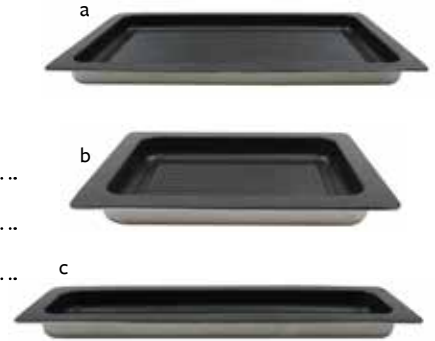

NON-STICK AURORA COLLECTION™

Non-stick coating makes cleaning up a snap! Coated grill pans a perfect option for your serving line. Use with Adapter Bars.

Item #	Description	Capacity	Min Order/Case Pack	Case Weight	List Price ($)
NEW a. CW1240NS	Non-Stick Full grill pan 20¾ x 12¾ x 1½"	4.5 qt (4.25 L)	1 ea	6.3 lb	183.00 ea
NEW b. CW1242NS	Non-Stick Half grill pan 12¾ x 10¾ x 1½"	1.5 qt (1.4 L)	1 ea	3.3 lb	96.50 ea
NEW c. CW1244NS	Half long grill pan 20¾ x 6¾ x 1½"	1.9 qt (1.8 L)	1 ea	3.5 lb	101.50 ea

*Must use universal adapter bar with this product. (See below)