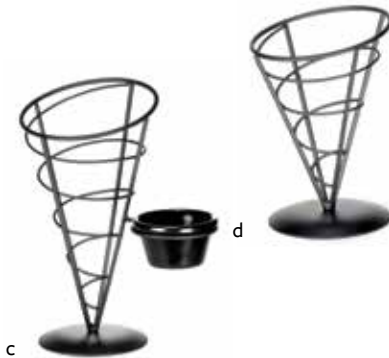

VERTIGO COLLECTION™

APPETIZER AND SIDE SERVERS

Serve up appetizers, sides or shareable dishes with these stylish offerings of Vertigo Collection™ cone serving baskets. Powder coated cone baskets bring a new dimension to serving and dresses up any dish. Hand wash only.

BLACK POWDER COATED METAL

Item #	Description	Min Order	Case Pack	Case Lbs/ Cube	List Price ($)
a. ACR259	Appetizer Cone, (2) 3 oz Ramekins 5 x 9"	1 ea	4 ea	4/9	15.50 ea
b. ACR57	Appetizer Cone, 3 oz Ramekin, 5 x 7"	1 ea	6 ea	5/7	12.50 ea
c. ACR59	Appetizer Cone, 3 oz Ramekin, 5 x 9"	1 ea	4 ea	4/7	14.36 ea
d. AC57	Appetizer Cone, 5 x 7"	1 ea	6 ea	3/2	8.00 ea
e. AC59	Appetizer Cone, 5 x 9"	1 ea	6 ea	5/3	9.72 ea
f. AC77	Appetizer Cone, 7 x 7"	1 ea	6 ea	5/4	10.92 ea
g. AC95	Appetizer Cone, 9 x 5"	1 ea	6 ea	5/4	10.42 ea
h. RAM3BK	3 oz Black Ramekin, Melamine	12 ea	12 ea	2/1	1.44 ea
RAM3W	3 oz White Ramekin, Melamine	12 ea	12 ea	2/1	1.44 ea

Insert not included.

Insert not included.

c

d

e

MELAMINE CONE INSERTS

Stylish and durable, these break-resistant cones come in both black and white. Dishwasher safe and easy to clean.

Item #	Description	Capacity	Min Order	Case Pack	Case Lbs/ Cube	List Price ($)
a. M57W	7" Cone Insert, White (Fits AC57, ACR57, BK157, R57)	21 oz	1 ea	12 ea	5/4	6.00 ea
M57BK	7" Cone Insert, Black (Fits AC57, ACR57, BK157, R57)	21 oz	1 ea	12 ea	5/4	6.00 ea
M59W	9" Cone Insert, White (Fits AC59, ACR59, BK159)	36 oz	1 ea	12 ea	7/6	8.00 ea
b. M59BK	9" Cone Insert, Black (Fits AC59, ACR59, BK159)	36 oz	1 ea	12 ea	7/6	8.00 ea